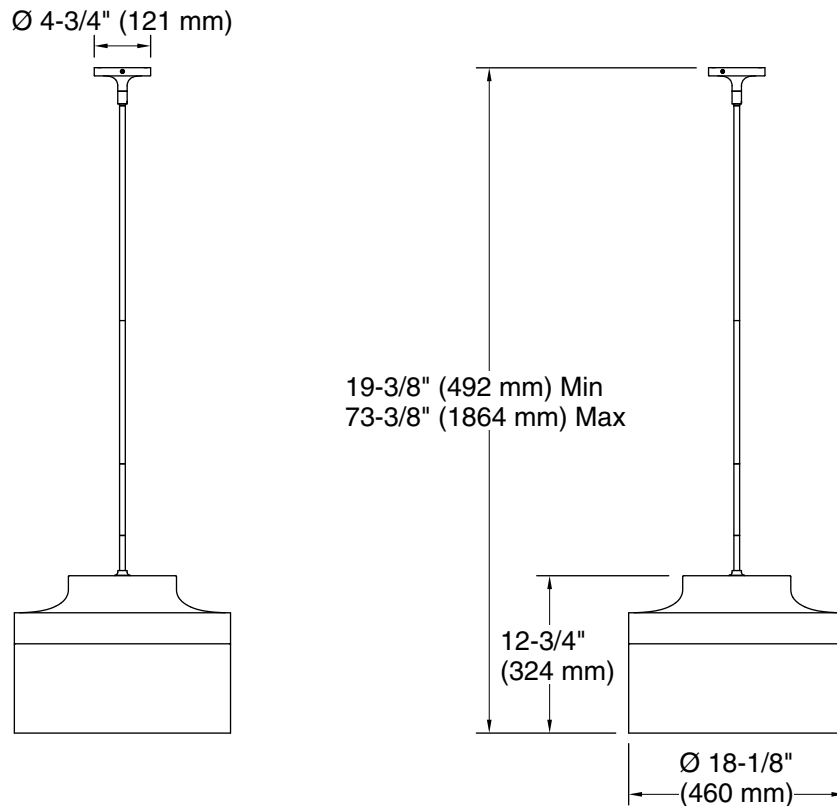

Required Electrical Service

One circuit required.

120 V, 60 Hz

Notes

Install this product according to the installation instructions.

Technical Information

All product dimensions are nominal.

Material: Steel, Aluminum, Glass

Number of Lights: 4

Lighting Type: Socket-based

Socket Type: E-26 Medium

Number of Shades: 1

Shade Type: Glass - clear

Hanging Type: Downrod

Downrod Detail: 1 x 3" (76 mm), 1 x 6" (152 mm), 1 x 12" (305 mm), 2 x 18" (457 mm)

Height: 19-3/8" (492 mm) - 73-3/8" (1864 mm)