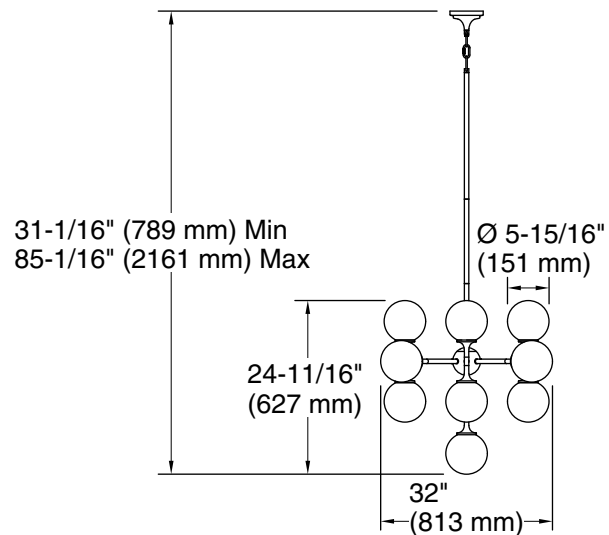

Required Electrical Service

One circuit required.

120 V, 60 Hz

Technical Information

All product dimensions are nominal.

Material:	Steel, Aluminum, Zinc, Glass
Number of Lights:	13
Lighting Type:	Socket-based
Socket Type:	E-12 Candelabra
Number of Shades:	13
Shade Type:	Glass - clear
Hanging Type:	Downrod
Downrod Detail:	1 x 3" (76 mm), 1 x 6" (152 mm), 1 x 12" (305 mm), 2 x 18" (457 mm)
Height:	31-1/16" (788 mm) - 85-1/16" (2160 mm)