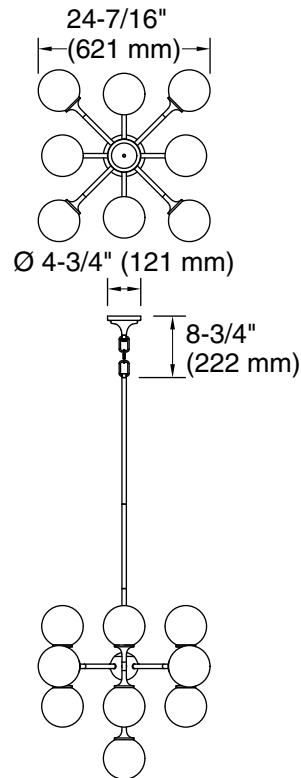

Required Electrical Service

One circuit required.

120 V, 60 Hz

Technical Information

All product dimensions are nominal.

Material:	Steel, Aluminum, Zinc, Glass
Number of Lights:	13
Lighting Type:	Socket-based
Socket Type:	E-12 Candelabra
Number of Shades:	13
Shade Type:	Glass - clear
Hanging Type:	Downrod
Downrod Detail:	1 x 3" (76 mm), 1 x 6" (152 mm), 1 x 12" (305 mm), 2 x 18" (457 mm)
Height:	31-1/16" (788 mm) - 85-1/16" (2160 mm)