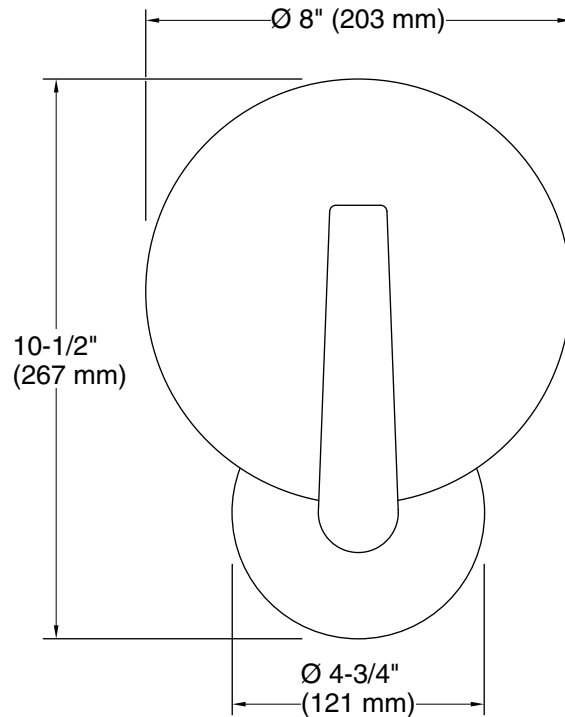

Required Electrical Service

One circuit required.

120 V, 0.5 A, 60 Hz

Technical Information

All product dimensions are nominal.

Material: Glass, Aluminum, Steel, Brass

Number of Lights: 1

Lighting Type: Socket-based

Socket Type: E-26 Medium

Number of Shades: 1

Shade Type: Etched Glass

Hanging Type: Non-hanging

Notes

Install this product according to the installation instructions.