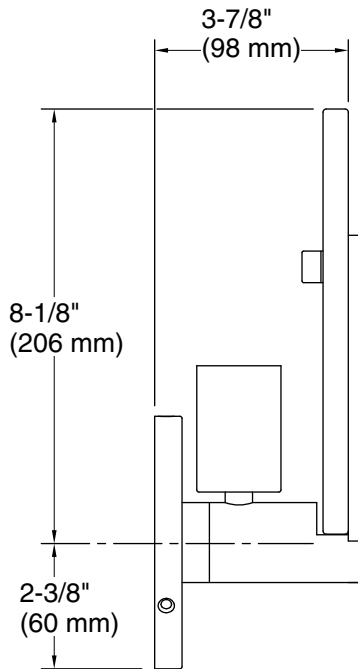

Required Electrical Service

One circuit required.

120 V, 0.5 A, 60 Hz

Technical Information

All product dimensions are nominal.

Material: Glass, Aluminum, Steel, Brass

Number of Lights: 1

Lighting Type: Socket-based

Socket Type: E-26 Medium

Number of Shades: 1

Shade Type: Etched Glass

Hanging Type: Non-hanging

Notes

Install this product according to the installation instructions.