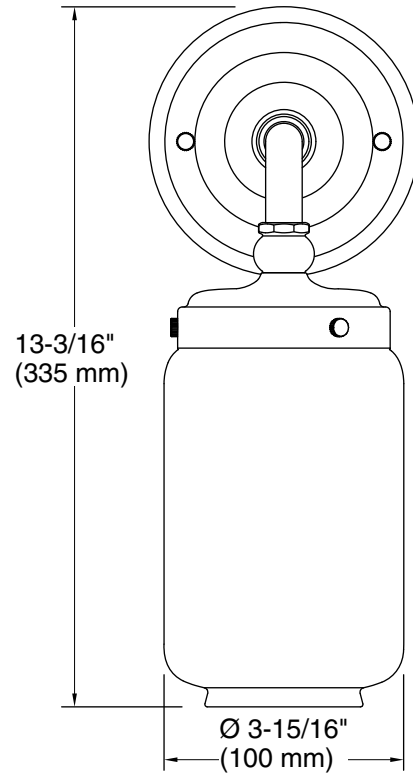

Features

- Clear glass shades with inner frosted glass diffusers for reduced glare.
- Requires bulb with medium (E26) base; T10 bulb recommended (sold separately).
- Coordinates with faucets and accessories in the Artifacts collection.
- Suitable for damp locations, per UL 1598.

Technical Information

All product dimensions are nominal.

Installation Type: Wall-mount
Material: Brass, Glass, Zinc
Number of Lights: 1
Lighting Type: Socket-based
Socket Type: E-26 Medium

Notes

Install this product according to the installation instructions.