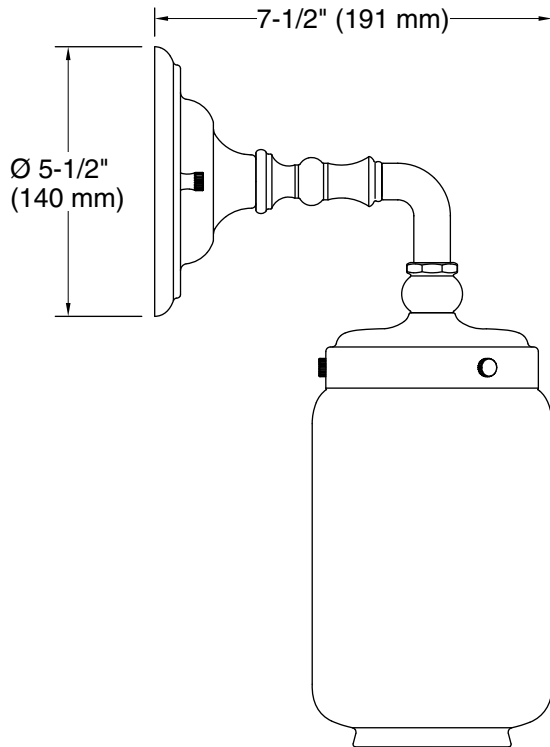

Features

- Clear glass shades with inner frosted glass diffusers for reduced glare.
- Requires bulb with medium (E26) base; T10 bulb recommended (sold separately).
- Coordinates with faucets and accessories in the Artifacts collection.
- Suitable for damp locations, per UL 1598.

Technical Information

All product dimensions are nominal.

Installation Type: Wall-mount
Material: Brass, Glass, Zinc
Number of Lights: 1
Lighting Type: Socket-based
Socket Type: E-26 Medium

Notes

Install this product according to the installation instructions.