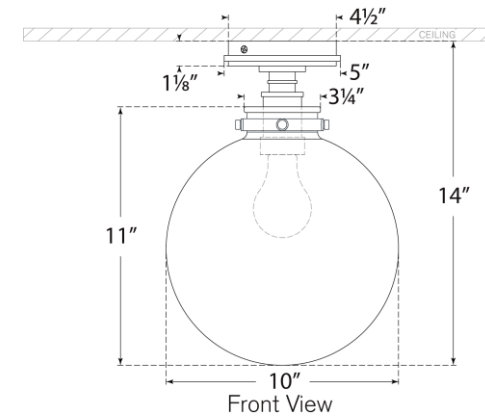

TEAR SHEET

Parkington 10" Globe Flush Mount

Item # CHC 4526BZ-CG

Designer: Chapman & Myers

Height: 14"

Width: 10"

Canopy: 4.5" Round

Finishes: AB, BZ, PN

Glass Options: CG, WG

Socket: E26 Keyless

Wattage: 15 LED A19

Weight: 5 Pounds

Note: UL Only

Top View