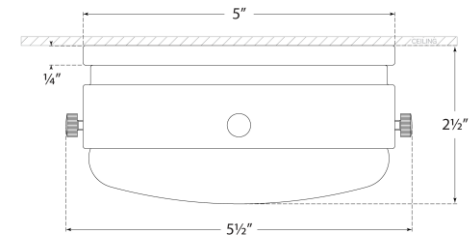

TEAR SHEET

Hicks 5.5" Solitaire Flush Mount

Item # TOB 4062AN-WG

Designer: Thomas O'Brien

Height: 2.5"

Width: 5.5"

Finishes: AN, BZ/HAB, HAB, PN

Glass Options: WG

Lightsource: Dedicated LED

Wattage: 12w (1100lm)

Weight: 1 Pound

Front View