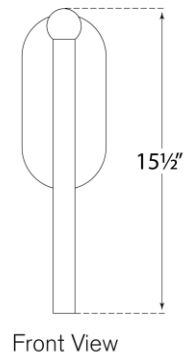

## Rousseau Medium Bath Sconce

Item # KW 2281PN-ECG

Designer: Kelly Wearstler

Height: 15.5"

Width: 4.25"

Extension: 3.25"

Backplate: 4.25" x 9" Oval

Finishes: AB, BZ, PN

Glass Options: CG, EC, ECG, SG

Lightsource: Dedicated LED

Wattage: 6w (700lm)

Weight: 5 Pounds

Top View

Side View

Front View