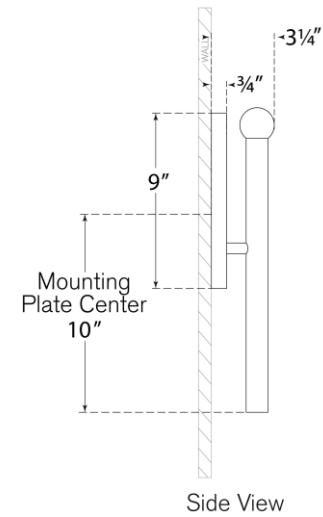

## Rousseau Medium Bath Sconce

Item # KW 2281PN-ECG

Designer: Kelly Wearstler

Height: 15.5"

Width: 4.25"

Extension: 3.25"

Backplate: 4.25" x 9" Oval

Finishes: AB, BZ, PN

Glass Options: CG, EC, ECG, SG

Lightsource: Dedicated LED

Wattage: 6w (700lm)

Weight: 5 Pounds

Top View

Side View

Front View