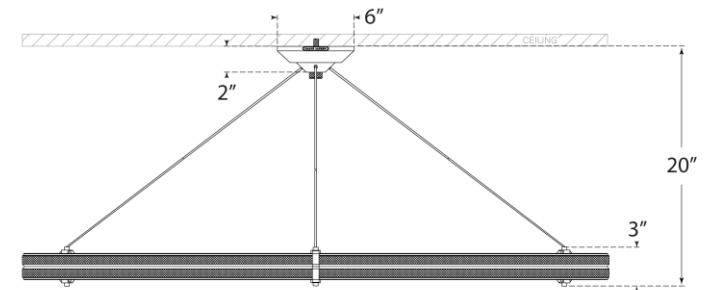

## Paxton 48" Ring Chandelier

Item # RL 5673BZ

Designer: Ralph Lauren

O/A Height: 20" - 123"

Fixture Height: 3.25"

Width: 48"

Canopy: 6.75" Round

Finishes: BZ, NB, PN

Lightsource: Dedicated LED

Wattage: 95w (7600lm)

Weight: 26 Pounds

Note: UL Only | Height Not Adjustable After Installation

Front View

Bottom View