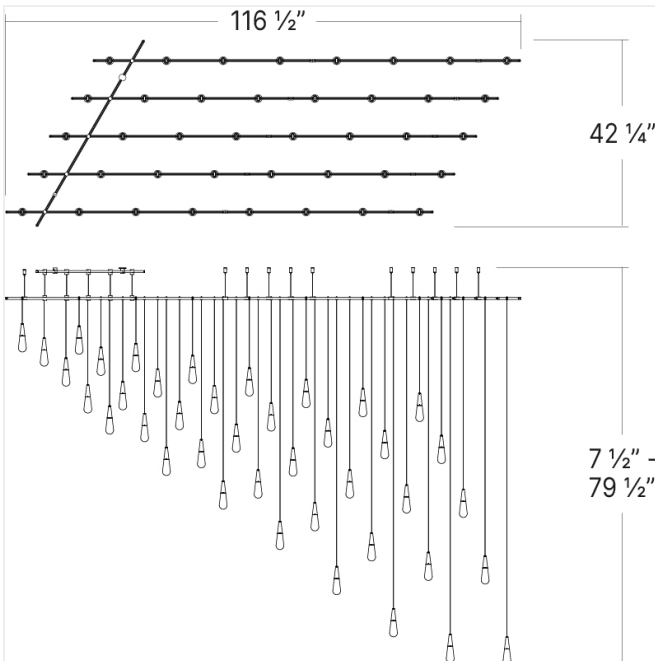

Project:

Suspenders 48" x 96" Parallels with Height Adjustable Etched Teardrop Luminaires Spec Sheet

SKU: SLS4237-K

The Suspenders Parallels configuration features soft Etched Teardrop luminaires. The hanging height of each luminaire is adjustable, allowing for customizability for your project. This Suspenders configuration is available in a black or white finish. This configuration can be hung as a single chandelier, or scaled for larger spaces, making it ideal for residential, hospitality, or commercial environments.

Learn more: <https://sonnemanlight.com/suspenders-48x96-parallels-with-height-adjustable-etched-teardrop-luminaires>

Type #:

Dimensions

| | |
|-------------------------------|----------------------|
| Height: | 6.5" |
| Width: | 42.25" |
| Length: | 116.5" |
| Canopy/Backplate/Base: | 1 |
| Hanging Details: | 6' Adj. Cords/Cables |
| Canopy/Backplate/Base Height: | 1.25 |

Electrical Specs

| | |
|------------------------|------------------------------|
| Bulb(s) Included?: | Yes |
| Bulb 1 Type: | Etched Teardrop w/20' Cables |
| Bulb Quantity: | 40 |
| Input Voltage: | 120VAC |
| Wattage: | 120 |
| Initial Lumens: | 11000 |
| Delivered Lumens: | 6600 |
| Kelvin: | 3000K |
| CRI: | 90 |
| Power Supply Type: | Transformer |
| Power Supply Quantity: | 1 |
| Power Supply Location: | Remote |
| Dimming Type: | ELV |