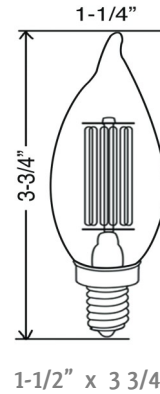

JOB NAME: _____

DATE: _____

TYPE: _____

DIMENSIONS:

E12-FLA-5W-27K-D-F-BT
E12-FLA-5W-40K-D-F-BT

LED Candelabra

Westgate's dimmable LED lamp technology provides a soft, even illumination without hot spots or LED imaging. Our compact size and excellent thermal management make Westgate LED lamps the choice of professionals.

ELECTRICAL SPECIFICATIONS:

- Voltage: 110 - 130V
- Wattage: 5watts
- Energy-efficiency label (EEL): A++
- Emits no UV/IR light

LIGHTING SPECIFICATIONS:

- Dimmable: Yes
- Lumens: 300 lm
- CRI: >80
- Lifespan: 25,000 Hours
- Color: 2700K (Warm white) and 4000K (Natural white)
- Beam Angle: 360°
- Base: E12 Candelabra