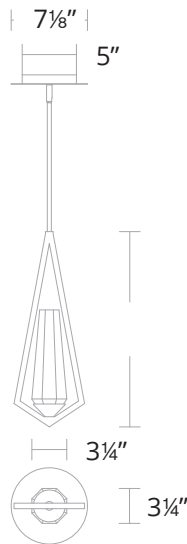

DEVOTION

BPD66218

Project:

Location:

Fixture Type:

Catalog Number:

AVAILABLE FINISHES

AB: Aged Brass

BK: Black

SN: Satin Nickel

DESCRIPTION

Framed silhouettes enhance this refined look featuring optic crystal tapers. An arousing mix of shapes and styles to elevate featured designs.

FEATURES

- European crystal filled diffuser
- Uses 1,000 pieces of precision cut crystal from the Czech Republic
- Built-in color temperature adjustability switch from 3000K/3500K/4000K at time of installation
- Thin canopy conceals a proprietary 120/277V driver
- Three 12" and one 6" down rods included (additional sold separately)
- Hang straight swivel
- Spin-on round canopy with minimal hardware
- Can be mounted on a sloped ceiling

SPECIFICATIONS

CRI	90
Dimming	ELV, TRIAC
Standards	ETL/cETL, Damp, Title 24

REPLACEMENT PARTS

- RPL-GLA-66218 - Crystal

LINE DRAWING

Model	Size	LED Color Temp	Finish	Voltage	Wattage	Weight	LED Lumens	Delivered Lumens
BPD66218	18"	3000K/3500K/4000K	AB Aged Brass BK Black SN Satin Nickel	120/277V	5W	6 lb	313	307