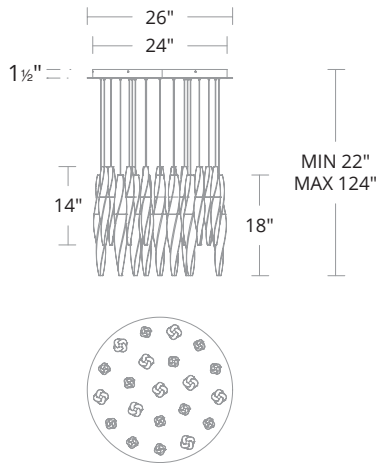

FEATURES

- Built-in color temperature adjustability switch from 3000K/3500K/4000K at time of installation
- Thin powered aircraft cables provide an ultra clean look for adjustable suspension height
- Canopy conceals a proprietary universal 120V-220V-277V driver
- Can be mounted on a sloped ceiling

SPECIFICATIONS

| | |
|------------------|-------------------|
| CRI | 90 |
| Dimming | ELV, 0-10V, TRIAC |
| Standards | ETL/cETL, Damp |

REPLACEMENT PARTS

- RPL-GLA-13218-02 - Crystal
- RPL-GLA-13214 - Crystal

LINE DRAWING

| Model | Size | LED Color Temp | Finish | Voltage | Wattage | Weight | LED Lumens | Delivered Lumens |
|----------|-----------|-------------------|--|----------|---------|--------|------------|------------------|
| BPD13221 | 21 Lights | 3000K/3500K/4000K | AB Aged Brass BK Black PN Polished Nickel | 120-277V | 166W | 35 lb | 12600 | 8400 |