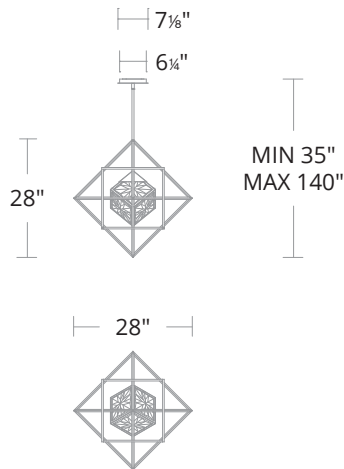

HERACLES

BPD51228

Project: _____
Location: _____
Fixture Type: _____
Catalog Number: _____

AVAILABLE FINISHES

BK: Black

DESCRIPTION

A geometric phenom with striking depth and dimension. This stunning modern design showcases an illuminated faceted optic crystal cube within tumbling cubes, like high-roller dice.

LINE DRAWING

FEATURES

- Built-in color temperature adjustability switch from 3000K/3500K/4000K at time of installation
- Three 12" and one 6" down rods included (additional sold separately)
- Hang straight swivel
- Spin-on round canopy with minimal hardware
- Thin canopy conceals a proprietary universal 120V-220V-277V driver
- Can be mounted on a sloped ceiling

SPECIFICATIONS

CRI	90
Dimming	ELV, 0-10V, TRIAC
Standards	ETL/cETL, Damp

REPLACEMENT PARTS

- RPL-ROD-IN06-BK-01 - 6" Rod (BK)
- RPL-ROD-IN12-BK-01 - 12" Rod (BK)

Model	Size	LED Color Temp	Finish	Voltage	Wattage	Weight	LED Lumens	Delivered Lumens
BPD51228	28"	3000K/3500K/4000K	BK Black	120-277V	21W	15 lb	1200	400