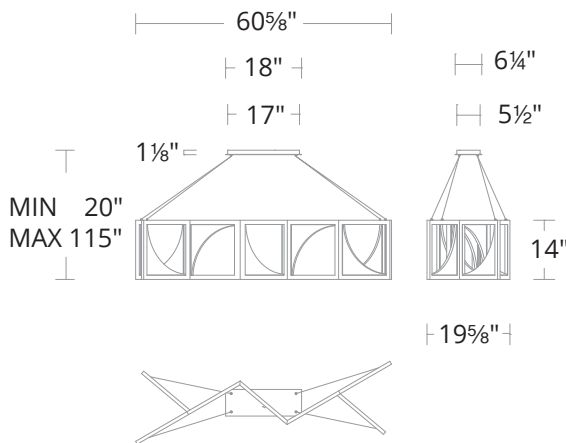

Project: _____
 Location: _____
 Fixture Type: _____
 Catalog Number: _____

AVAILABLE FINISHES

BK: Black

LINE DRAWING

DESCRIPTION

Awe-inspiring crescent silhouettes of micro crystals render a fascinating abstract aesthetic that will mesmerize from above. The extensive geometric LED pendant offers built-in adjustability for 3000K, 3500K, or 4000K color temperature illumination.

FEATURES

- European hand applied radiance crystal dust to the diffuser
- Uses 30,000 pieces of precision cut crystal from the Czech Republic
- Built-in color temperature adjustability switch from 3000K/3500K/4000K at time of installation
- Thin canopy conceals a proprietary universal 120V-220V-277V driver
- Thin powered aircraft cables provide an ultra clean look for adjustable suspension height
- Slide-on rectangular canopy with minimal hardware
- Can be mounted on a sloped ceiling