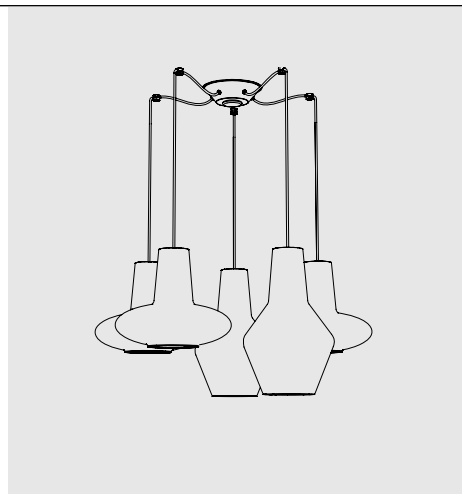

## ROMEO e GIULIETTA

SUSPENSION

Handcrafted mouth-blown glass with “balloton” relief finish in two shapes and in various colours. Grey or white painted metal parts. Grey fabric cables. Customizable pendant system. Canopies are not included. Select a canopy from the following pages to create a single or multi light pendant.

Luci disposte sullo stesso livello  
Lights on the same level:  
Ø max 25 cm - 9,8 in

Disponibile su richiesta con finitura calamina / Available on request with calamine finish

4,6  
1,8"  34  
13,4"

**Rosone per sospensione 5 luci**  
**Canopy for hanging lamp 5 lights**

## Rosone per sospensioni multiple (supporti di decentramento inclusi) Canopy for hanging multiple lamps (decentralisation supports included)

Esempio d' installazione / Example of installation

**ZA-LGR0004** grigio / grey  
**ZA-LGR0014** bianco / white  
**ZA-LRB0002** ottone brunito  
spazzolato/brushed burnished brass  
**2 luci + 2 supporti**  
**2 lights + 2 supports**

## Rosone per sospensioni multiple (supporti di decentramento esclusi) Canopy for hanging multiple lamps (decentralisation supports not included)

**Rosone per sospensione 1-12 luci**  
**Canopy for hanging lamp 1-12 lights**