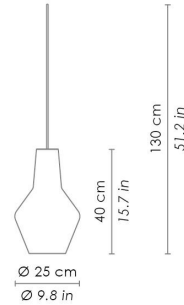

ROMEO e GIULIETTA

SUSPENSION

Handcrafted mouth-blown glass with “balloton” relief finish in two shapes and in various colours. Grey or white painted metal parts. Grey fabric cables. Customizable pendant system. Canopies are not included. Select a canopy from the following pages to create a single or multi light pendant.

CODE	COLOR	
ZA-LRM0101	Clear	
ZA-LRM0104	Amber	
ZA-LRM0105	Amethyst	
ZA-LRM0109	Grey	
ZA-LRM0120	Light blue	
ZA-LRM0121	Silver	
ZA-LRM0122	Antique gold	
ZA-LRM0123	Bronze	
ZA-LRM0124	Pink gold	

DIMENSIONS AND HOLES

Dimensions $\varnothing$ 25 - h max 130 cm / $\varnothing$ 9,8 - h max 51,2 in

ILLUMINOTECHNICAL SPECIFICATIONS

Source E26
Total Watt 75 W

ELECTRICAL SPECIFICATIONS

Driver N/A
Voltage 120V
Frequency 50 - 60 HZ