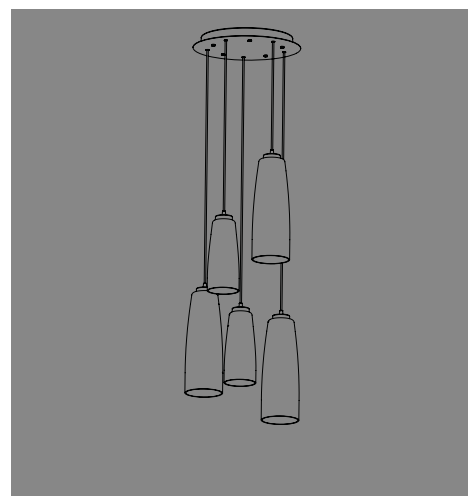

## ROMEO e GIULIETTA

SUSPENSION

Handcrafted mouth-blown glass with “balloton” relief finish in two shapes and in various colours. Grey or white painted metal parts. Grey fabric cables. Customizable pendant system. Canopies are not included. Select a canopy from the following pages to create a single or multi light pendant.

#### Rosone tondo per sospensioni multiple / Round canopy for hanging multiple lamps

4,6  
1,8"  34  
13,4"

**Rosone per sospensione 3 luci**  
**Canopy for hanging lamp 3 lights**

**ZA-LGR0063** grigio / grey  
**ZA-LGR0073** bianco / white

Luci disposte sullo stesso livello  
Lights on the same level:  
Ø max 25 cm - 9,8 in

Disponibile su richiesta con finitura calamina / Available on request with calamine finish

4,6  
1,8"  34  
13,4"

**Rosone per sospensione 5 luci**  
**Canopy for hanging lamp 5 lights**

**ZA-LGR0065** grigio / grey  
**ZA-LGR0075** bianco / white

Luci disposte sullo stesso livello  
Lights on the same level:  
Ø max 17 cm - 6,7 in

Disponibile su richiesta con finitura calamina / Available on request with calamine finish