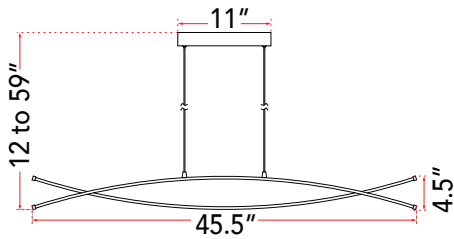

ABRA MODEL **10016PN-GLD**

Crossed Frame Pendant

FAMILY NAME **Wishbone**

UPC **00858083007894**

FIXTURE MATERIAL				FIXTURE DIMENSIONS IN INCHES										
Frame Material	Finishes Available	Diffuser Type	Diffuser Finish	Diameter	Height	o.a.h	Width	Length	Ext	Weight	ADA	Location	Rating	Compliance
Steel	SG-Soft Gold BN-Brushed Nickel	Acrylic	White		4.5	120	2.2	45.5				Ceiling Mount only	Damp Location	cETL
LAMPING										Compatible Dimmers		Junction Box Type		SUPPLIED
Lamp Type	Lamp qty	Wattage	Max Wattage	Base	Kelvin	CRI	Initial Lumen's	Delivered Lumen's	Voltage	ELV		Standard 4 x 4 Octagon Box		6ft Cable
LED	3	18w	54w	Solid State Module	3000k	90+	4590	3213 estimated	120v	SPECIAL NOTES				