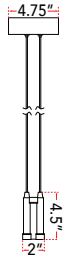

ABRA MODEL **10016PN-GLD**

Crossed Frame Pendant

FAMILY NAME **Wishbone**

UPC **00858083007894**

FIXTURE MATERIAL				FIXTURE DIMENSIONS IN INCHES										
Frame Material	Finishes Available	Diffuser Type	Diffuser Finish	Diameter	Height	o.a.h	Width	Length	Ext	Weight	ADA	Location	Rating	Compliance
Steel	SG-Soft Gold BN-Brushed Nickel	Acrylic	White		4.5	120	2.2	45.5				Ceiling Mount only	Damp Location	cETL
LAMPING										Compatible Dimmers		Junction Box Type		SUPPLIED
Lamp Type	Lamp qty	Wattage	Max Wattage	Base	Kelvin	CRI	Initial Lumen's	Delivered Lumen's	Voltage	ELV		Standard 4 x 4 Octagon Box		6ft Cable
LED	3	18w	54w	Solid State Module	3000k	90+	4590	3213 estimated	120v	SPECIAL NOTES				