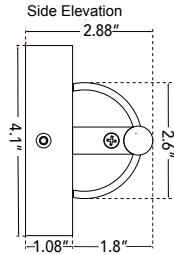

ABRA MODEL **20007WV-BN**

Curved Water Glass LED vanity

FAMILY NAME **Veil**

UPC 00810035190047

FIXTURE MATERIAL				FIXTURE DIMENSIONS IN INCHES										
Frame Material	Finishes Available	Diffuser Type	Diffuser Finish	Diameter	Height	o.a.h	Width	Length	Ext	Weight	ADA	Location	Rating	Compliance
Steel	BN-Brushed Nickel CH-Chrome	Glass	Water		2.6	4.1		28.3	2.88	9	Compliant	Wall Mount only	Damp Location	cETLus T-24
LAMPING										Compatible Dimmers		Junction Box Type		SUPPLIED
Lamp Type	Lamp qty	Wattage	Max Wattage	Base	Kelvin	CRI	Initial Lumen's	Delivered Lumen's	Voltage	Most Dimmers		Standard 4 x 4 Octagon Box		
LED	1	32w	32w	Solid State Module	3000k	90+	2720	1904 estimated	120v	SPECIAL NOTES				