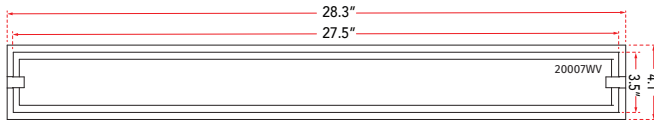

ABRA MODEL **20007WV-BN**

Curved Water Glass LED vanity

FAMILY NAME **Veil**

UPC 00810035190047

FIXTURE MATERIAL				FIXTURE DIMENSIONS IN INCHES										
Frame Material	Finishes Available	Diffuser Type	Diffuser Finish	Diameter	Height	o.a.h	Width	Length	Ext	Weight	ADA	Location	Rating	Compliance
Steel	BN-Brushed Nickel CH-Chrome	Glass	Water		2.6	4.1		28.3	2.88	9	Compliant	Wall Mount only	Damp Location	cETLus T-24
LAMPING										Compatible Dimmers		Junction Box Type		SUPPLIED
Lamp Type	Lamp qty	Wattage	Max Wattage	Base	Kelvin	CRI	Initial Lumen's	Delivered Lumen's	Voltage	Most Dimmers		Standard 4 x 4 Octagon Box		
LED	1	32w	32w	Solid State Module	3000k	90+	2720	1904 estimated	120v	SPECIAL NOTES				