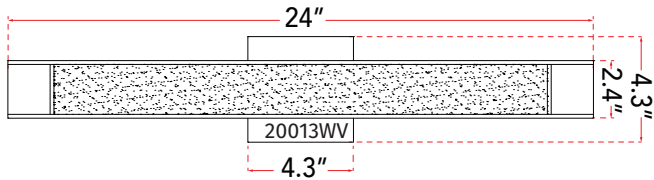

ABRA MODEL **20013WV-CH**

Miter Glass LED vanity

FAMILY NAME **Mist**

UPC 00810035190160

FIXTURE MATERIAL				FIXTURE DIMENSIONS IN INCHES										
Frame Material	Finishes Available	Diffuser Type	Diffuser Finish	Diameter	Height	o.a.h	Width	Length	Ext	Weight	ADA	Location	Rating	Compliance
Steel	CH-Chrome	Glass	Frosted		2.4	4.3		24	2.6	5	Compliant	Wall Mount only	Damp Location	cETL
LAMPING										Compatible Dimmers		Junction Box Type		SUPPLIED
Lamp Type	Lamp qty	Wattage	Max Wattage	Base	Kelvin	CRI	Initial Lumen's	Delivered Lumen's	Voltage	Most Dimmers		Standard 4 x 4 Octagon Box		
LED	1	22w	22w	Solid State Module	3000k	90+	1870	1309 estimated	120v	SPECIAL NOTES				