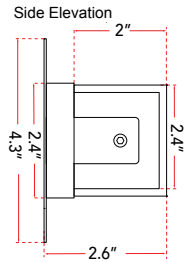

ABRA MODEL **20013WV-CH**

Miter Glass LED vanity

FAMILY NAME **Mist**

UPC 00810035190160

FIXTURE MATERIAL				FIXTURE DIMENSIONS IN INCHES										
Frame Material	Finishes Available	Diffuser Type	Diffuser Finish	Diameter	Height	o.a.h	Width	Length	Ext	Weight	ADA	Location	Rating	Compliance
Steel	CH-Chrome	Glass	Frosted		2.4	4.3		24	2.6	5	Compliant	Wall Mount only	Damp Location	cETL
LAMPING										Compatible Dimmers		Junction Box Type		SUPPLIED
Lamp Type	Lamp qty	Wattage	Max Wattage	Base	Kelvin	CRI	Initial Lumen's	Delivered Lumen's	Voltage	Most Dimmers		Standard 4 x 4 Octagon Box		
LED	1	22w	22w	Solid State Module	3000k	90+	1870	1309 estimated	120v	SPECIAL NOTES				