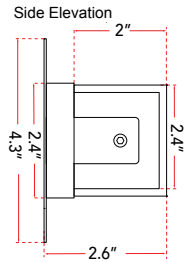

ABRA MODEL **20014WV-CH**

Miter Glass LED vanity

FAMILY NAME **Mist**

UPC 00810035190177

FIXTURE MATERIAL				FIXTURE DIMENSIONS IN INCHES										
Frame Material	Finishes Available	Diffuser Type	Diffuser Finish	Diameter	Height	o.a.h	Width	Length	Ext	Weight	ADA	Location	Rating	Compliance
Steel	CH-Chrome	Glass	Frosted		2.4	4.3		24	2.6	8	Compliant	Wall Mount only	Damp Location	cETL
LAMPING										Compatible Dimmers		Junction Box Type		SUPPLIED
Lamp Type	Lamp qty	Wattage	Max Wattage	Base	Kelvin	CRI	Initial Lumen's	Delivered Lumen's	Voltage	Most Dimmers		Standard 4 x 4 Octagon Box		
LED	1	35w	35w	Solid State Module	3000k	90+	2975	2083 estimated	120v	SPECIAL NOTES				