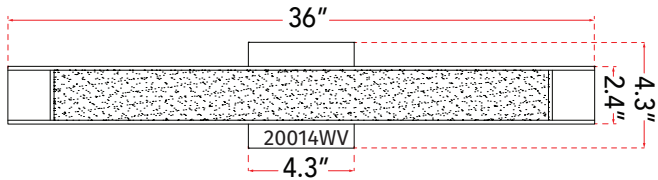

ABRA MODEL **20014WV-CH**

Miter Glass LED vanity

FAMILY NAME **Mist**

UPC 00810035190177

FIXTURE MATERIAL				FIXTURE DIMENSIONS IN INCHES										
Frame Material	Finishes Available	Diffuser Type	Diffuser Finish	Diameter	Height	o.a.h	Width	Length	Ext	Weight	ADA	Location	Rating	Compliance
Steel	CH-Chrome	Glass	Frosted		2.4	4.3		24	2.6	8	Compliant	Wall Mount only	Damp Location	cETL
LAMPING										Compatible Dimmers		Junction Box Type		SUPPLIED
Lamp Type	Lamp qty	Wattage	Max Wattage	Base	Kelvin	CRI	Initial Lumen's	Delivered Lumen's	Voltage	Most Dimmers		Standard 4 x 4 Octagon Box		
LED	1	35w	35w	Solid State Module	3000k	90+	2975	2083 estimated	120v	SPECIAL NOTES				