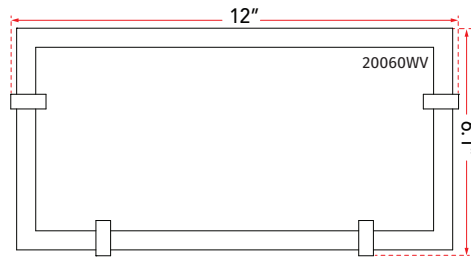

ABRA MODEL **20060WV-CH**

12" Frosted Flat Panel Glass Vanity-Wall Fixture with High Output Dimmable LED

FAMILY NAME **Matrix**

UPC **00858083007283**

Side Elevation

FIXTURE MATERIAL				FIXTURE DIMENSIONS IN INCHES										
Frame Material	Finishes Available	Diffuser Type	Diffuser Finish	Diameter	Height	o.a.h	Width	Length	Ext	Weight	ADA	Location	Rating	Compliance
Metal	CH-Chrome	Glass	Opal		6.1	6.1		12	1.6	3	Compliant	Wall Mount only	Damp Location	cETL
LAMPING										Compatible Dimmers	Junction Box Type	SUPPLIED		
Lamp Type	Lamp qty	Wattage	Max Wattage	Base	Kelvin	CRI	Initial Lumen's	Delivered Lumen's	Voltage		Standard 4 x 4 Octagon Box			
LED	1	16w	16w	Solid State Module	3000k	90+	1360	952 estimated	120v					
SPECIAL NOTES														