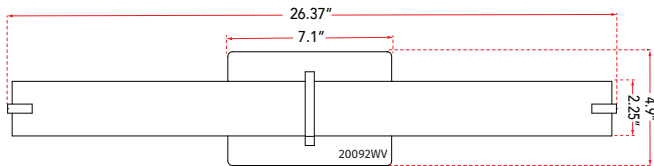

ABRA MODEL **20092WV-CH**

28" Vertical or Horizontal Mount Round Glass Vanity-Wall Fixture with High Output Dimmable LED

FAMILY NAME **Squire**

UPC **00858083007405**

FIXTURE MATERIAL				FIXTURE DIMENSIONS IN INCHES										
Frame Material	Finishes Available	Diffuser Type	Diffuser Finish	Diameter	Height	o.a.h	Width	Length	Ext	Weight	ADA	Location	Rating	Compliance
Metal	CH-Chrome BN-Brushed Nickel	Glass	Opal		2.25	4.9		26.37	4	5.5	Compliant	Wall Mount only	Damp Location	cETL
LAMPING										Compatible Dimmers		Junction Box Type		SUPPLIED
Lamp Type	Lamp qty	Wattage	Max Wattage	Base	Kelvin	CRI	Initial Lumen's	Delivered Lumen's	Voltage			Standard 4 x 4 Octagon Box		
LED	1	32w	32w	Solid State Module	3000k	90+	2720	1904 estimated	120v					
SPECIAL NOTES														