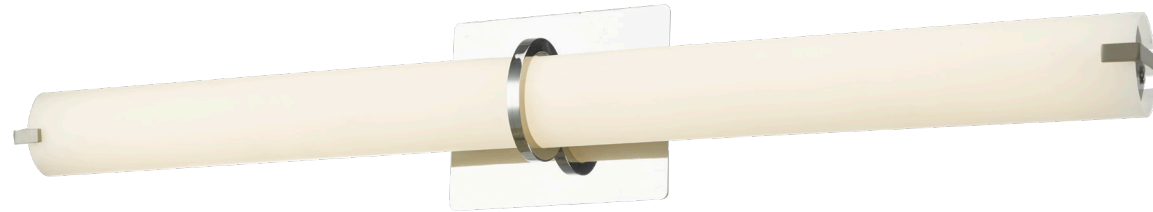

ABRA MODEL **20092WV-CH**

28" Vertical or Horizontal Mount Round Glass Vanity-Wall Fixture with High Output Dimmable LED

FAMILY NAME **Squire**

UPC **00858083007405**

FIXTURE MATERIAL				FIXTURE DIMENSIONS IN INCHES										
Frame Material	Finishes Available	Diffuser Type	Diffuser Finish	Diameter	Height	o.a.h	Width	Length	Ext	Weight	ADA	Location	Rating	Compliance
Metal	CH-Chrome BN-Brushed Nickel	Glass	Opal		2.25	4.9		26.37	4	5.5	Compliant	Wall Mount only	Damp Location	cETL
LAMPING										Compatible Dimmers		Junction Box Type		SUPPLIED
Lamp Type	Lamp qty	Wattage	Max Wattage	Base	Kelvin	CRI	Initial Lumen's	Delivered Lumen's	Voltage			Standard 4 x 4 Octagon Box		
LED	1	32w	32w	Solid State Module	3000k	90+	2720	1904 estimated	120v					
SPECIAL NOTES														