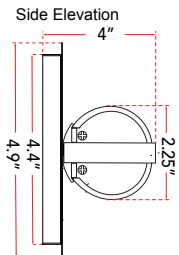

ABRA MODEL **20092WV-CH**

28" Vertical or Horizontal Mount Round Glass Vanity-Wall Fixture with High Output Dimmable LED

FAMILY NAME **Squire**

UPC **00858083007405**

FIXTURE MATERIAL				FIXTURE DIMENSIONS IN INCHES										
Frame Material	Finishes Available	Diffuser Type	Diffuser Finish	Diameter	Height	o.a.h	Width	Length	Ext	Weight	ADA	Location	Rating	Compliance
Metal	CH-Chrome BN-Brushed Nickel	Glass	Opal		2.25	4.9		26.37	4	5.5	Compliant	Wall Mount only	Damp Location	cETL
LAMPING										Compatible Dimmers		Junction Box Type		SUPPLIED
Lamp Type	Lamp qty	Wattage	Max Wattage	Base	Kelvin	CRI	Initial Lumen's	Delivered Lumen's	Voltage			Standard 4 x 4 Octagon Box		
LED	1	32w	32w	Solid State Module	3000k	90+	2720	1904 estimated	120v					
SPECIAL NOTES														