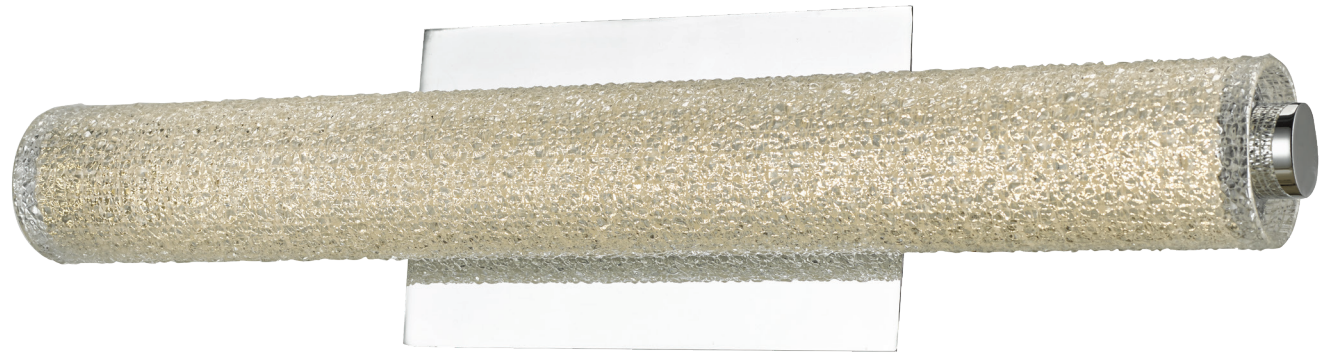

ABRA MODEL **20094WV-BN**

20" Hand Blown Diamond Glass Tube LED Vanity

FAMILY NAME **Radius**

UPC **00858083007436**

FIXTURE MATERIAL				FIXTURE DIMENSIONS IN INCHES										
Frame Material	Finishes Available	Diffuser Type	Diffuser Finish	Diameter	Height	o.a.h	Width	Length	Ext	Weight	ADA	Location	Rating	Compliance
Metal	BN-Brushed Nickel CH-Chrome	Glass	Diamond		2.4	4.7		20	3.25	4.5	Compliant	Wall Mount only	Damp Location	cETL
LAMPING										Compatible Dimmers		Junction Box Type		SUPPLIED
Lamp Type	Lamp qty	Wattage	Max Wattage	Base	Kelvin	CRI	Initial Lumen's	Delivered Lumen's	Voltage			Standard 4 x 4 Octagon Box		
LED	1	16w	16w	Solid State Module	3000k	90+	1360	952 estimated	120v					
SPECIAL NOTES														