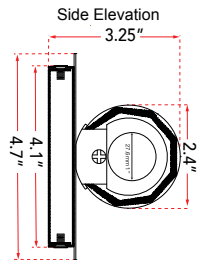

ABRA MODEL **20094WV-BN**

20" Hand Blown Diamond Glass Tube LED Vanity

FAMILY NAME **Radius**

UPC **00858083007436**

FIXTURE MATERIAL				FIXTURE DIMENSIONS IN INCHES										
Frame Material	Finishes Available	Diffuser Type	Diffuser Finish	Diameter	Height	o.a.h	Width	Length	Ext	Weight	ADA	Location	Rating	Compliance
Metal	BN-Brushed Nickel CH-Chrome	Glass	Diamond		2.4	4.7		20	3.25	4.5	Compliant	Wall Mount only	Damp Location	cETL
LAMPING										Compatible Dimmers		Junction Box Type		SUPPLIED
Lamp Type	Lamp qty	Wattage	Max Wattage	Base	Kelvin	CRI	Initial Lumen's	Delivered Lumen's	Voltage			Standard 4 x 4 Octagon Box		
LED	1	16w	16w	Solid State Module	3000k	90+	1360	952 estimated	120v					
SPECIAL NOTES														