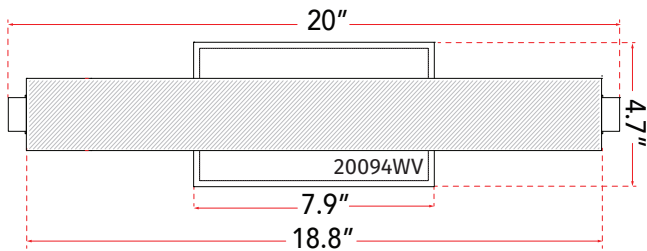

ABRA MODEL **20094WV-BN**

20" Hand Blown Diamond Glass Tube LED Vanity

FAMILY NAME **Radius**

UPC **00858083007436**

FIXTURE MATERIAL				FIXTURE DIMENSIONS IN INCHES										
Frame Material	Finishes Available	Diffuser Type	Diffuser Finish	Diameter	Height	o.a.h	Width	Length	Ext	Weight	ADA	Location	Rating	Compliance
Metal	BN-Brushed Nickel CH-Chrome	Glass	Diamond		2.4	4.7		20	3.25	4.5	Compliant	Wall Mount only	Damp Location	cETL
LAMPING										Compatible Dimmers		Junction Box Type		SUPPLIED
Lamp Type	Lamp qty	Wattage	Max Wattage	Base	Kelvin	CRI	Initial Lumen's	Delivered Lumen's	Voltage			Standard 4 x 4 Octagon Box		
LED	1	16w	16w	Solid State Module	3000k	90+	1360	952 estimated	120v					
SPECIAL NOTES														