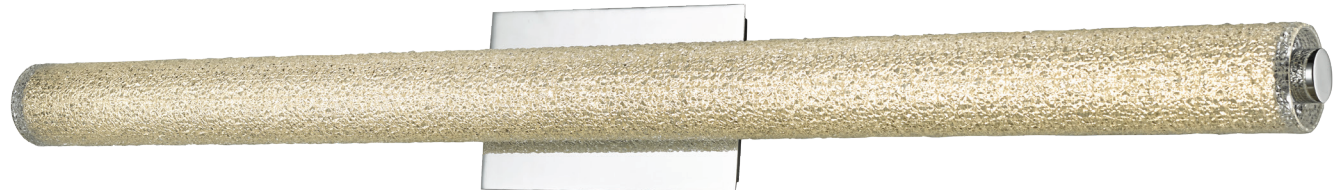

ABRA MODEL **20096WV-BN**

**39" Hand Blown Diamond Glass Tube LED Vanity**

FAMILY NAME **Radius**

UPC **00858083007474**

FIXTURE MATERIAL				FIXTURE DIMENSIONS IN INCHES										
Frame Material	Finishes Available	Diffuser Type	Diffuser Finish	Diameter	Height	o.a.h	Width	Length	Ext	Weight	ADA	Location	Rating	Compliance
Metal	BN-Brushed Nickel CH-Chrome	Glass	Diamond		2.4	4.7		39.2	3.25	7	Compliant	Wall Mount only	Damp Location	cETL
LAMPING										Compatible Dimmers		Junction Box Type		SUPPLIED
Lamp Type	Lamp qty	Wattage	Max Wattage	Base	Kelvin	CRI	Initial Lumen's	Delivered Lumen's	Voltage			Standard 4 x 4 Octagon Box		
LED	1	46w	46w	Solid State Module	3000k	90+	3910	2737 estimated	120v					
SPECIAL NOTES														