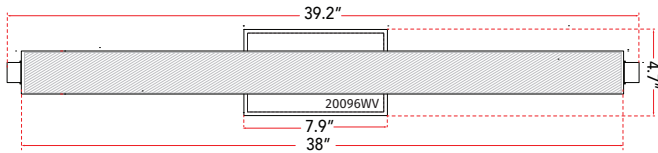

ABRA MODEL **20096WV-BN**

**39" Hand Blown Diamond Glass Tube LED Vanity**

FAMILY NAME **Radius**

UPC **00858083007474**

FIXTURE MATERIAL				FIXTURE DIMENSIONS IN INCHES										
Frame Material	Finishes Available	Diffuser Type	Diffuser Finish	Diameter	Height	o.a.h	Width	Length	Ext	Weight	ADA	Location	Rating	Compliance
Metal	BN-Brushed Nickel CH-Chrome	Glass	Diamond		2.4	4.7		39.2	3.25	7	Compliant	Wall Mount only	Damp Location	cETL
LAMPING										Compatible Dimmers		Junction Box Type		SUPPLIED
Lamp Type	Lamp qty	Wattage	Max Wattage	Base	Kelvin	CRI	Initial Lumen's	Delivered Lumen's	Voltage			Standard 4 x 4 Octagon Box		
LED	1	46w	46w	Solid State Module	3000k	90+	3910	2737 estimated	120v					
SPECIAL NOTES														