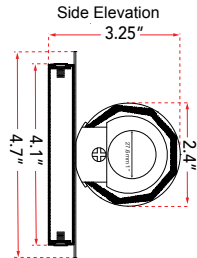

ABRA MODEL **20096WV-BN**

**39" Hand Blown Diamond Glass Tube LED Vanity**

FAMILY NAME **Radius**

UPC **00858083007474**

FIXTURE MATERIAL				FIXTURE DIMENSIONS IN INCHES										
Frame Material	Finishes Available	Diffuser Type	Diffuser Finish	Diameter	Height	o.a.h	Width	Length	Ext	Weight	ADA	Location	Rating	Compliance
Metal	BN-Brushed Nickel CH-Chrome	Glass	Diamond		2.4	4.7		39.2	3.25	7	Compliant	Wall Mount only	Damp Location	cETL
LAMPING										Compatible Dimmers		Junction Box Type		SUPPLIED
Lamp Type	Lamp qty	Wattage	Max Wattage	Base	Kelvin	CRI	Initial Lumen's	Delivered Lumen's	Voltage			Standard 4 x 4 Octagon Box		
LED	1	46w	46w	Solid State Module	3000k	90+	3910	2737 estimated	120v					
SPECIAL NOTES														