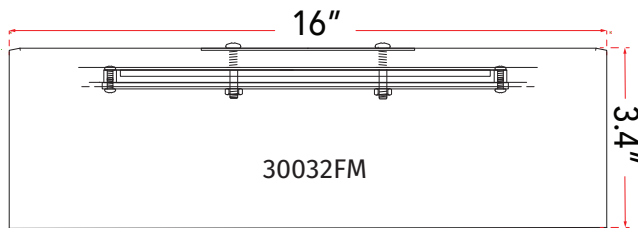

ABRA MODEL **30032FM-BN**

**16" Metal Cylinder and Frosted Glass Flushmount with High Output Dimmable LED**

FAMILY NAME **Bongo**

UPC **00858083007603**

FIXTURE MATERIAL				FIXTURE DIMENSIONS IN INCHES										
Frame Material	Finishes Available	Diffuser Type	Diffuser Finish	Diameter	Height	o.a.h	Width	Length	Ext	Weight	ADA	Location	Rating	Compliance
Metal	BN-Brushed Nickel	Glass	Frosted	16	3.4	3.4				10		Ceiling Mount only	Damp Location	cETL T-24
LAMPING										Compatible Dimmers		Junction Box Type		SUPPLIED
Lamp Type	Lamp qty	Wattage	Max Wattage	Base	Kelvin	CRI	Initial Lumen's	Delivered Lumen's	Voltage			Standard 4 x 4 Octagon Box		
LED	1	29w	29w	Solid State Module	3000k	90+	2465	1726 estimated	120v			SPECIAL NOTES		