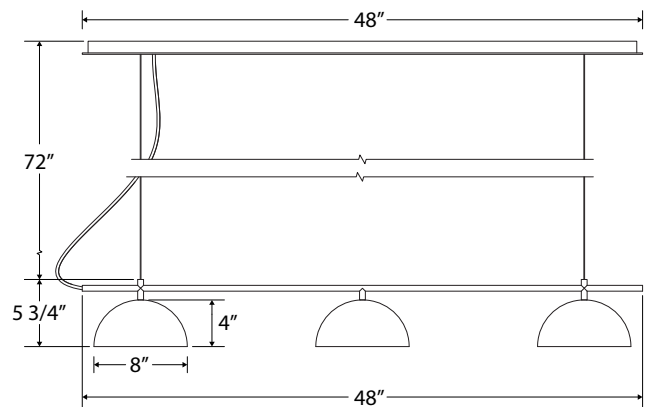

JOB/LOCATION

QUANTITY

DATE

NOTES