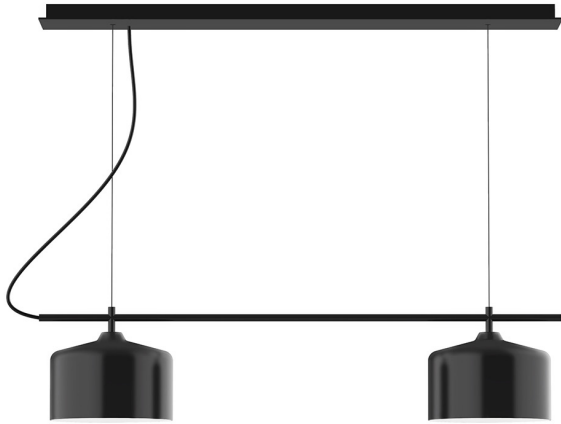

J-SERIES JULIA 2-LIGHT LINEAR CHANDELIER

CHE419

FEATURES + BENEFITS

- Metal RLM shades are spun from heavy duty aluminum.
- Polyester powder coat finish provides color retention and scratch resistance.
- White powder coat shade interior for maximum light output.
- Black SJT Cord is standard. Stainless steel cable mount.
- UL Listed for Dry Location.
- Warranty: Limited 1 Year.
- Made in USA.

SPECIFICATIONS

Product Dimensions:

Width 8.5", Shade Height 6", Length 36", Overall Height 80.75", Canopy (2) 5" diameter

Lamping:

100W Medium Base per socket

Options:

- Finish: 16-Cream, 17-Ivory, 19-Terracotta, 20-Mauve, 21-Bright Yellow, 22-Fern Green, 40-Slate Gray, 41-Black, 42-Forest Green, 44-White Gloss, 48-Sea Green, 50-Navy, 51-Architectural Bronze, 54-Light Blue, 55-Barn Red
- Cord: C21-White SJT, C01-Brown and Ivory Houndstooth Fabric, C02-Black Fabric, C04-Black and White Houndstooth Fabric, C12-Gray Fabric, C16-Navy Mini Tweed, C20-White Fabric, C22-White and Gray Dot Fabric, C23-Red & White Zig-Zag Fabric, C24-Cool Tweed, C25-Polished Copper, C26-Ivory, C27-Neutral Argyle