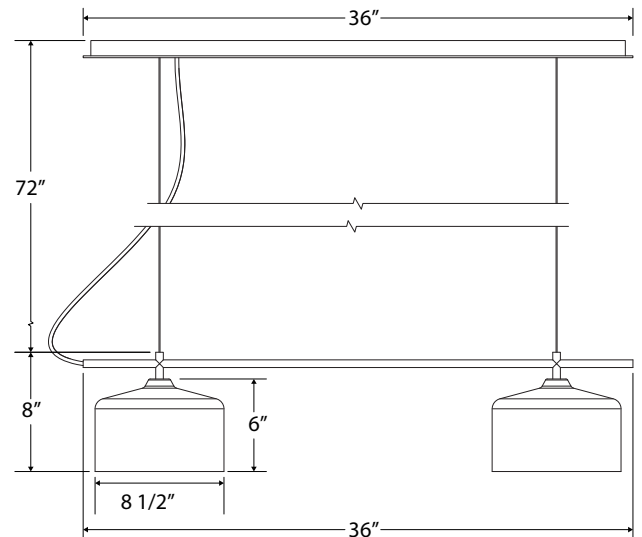

JOB/LOCATION

QUANTITY

DATE

NOTES