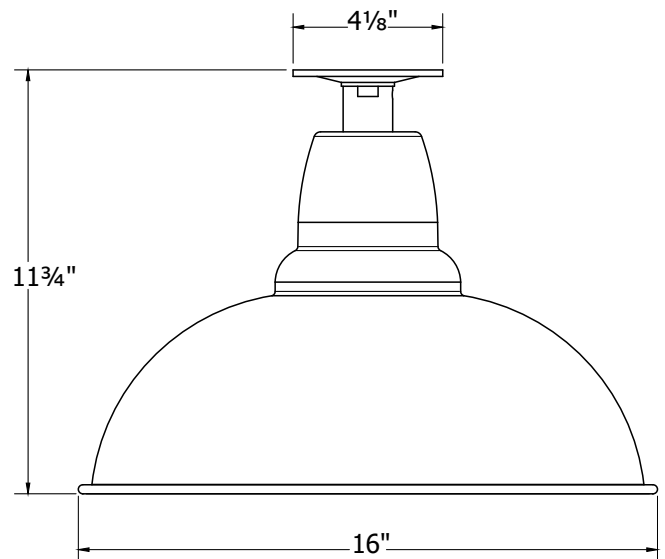

Shipping:

At Montclair Light Works we proudly manufacture, assemble, and ship your lamp within 3 weeks from our factory in Montclair CA.