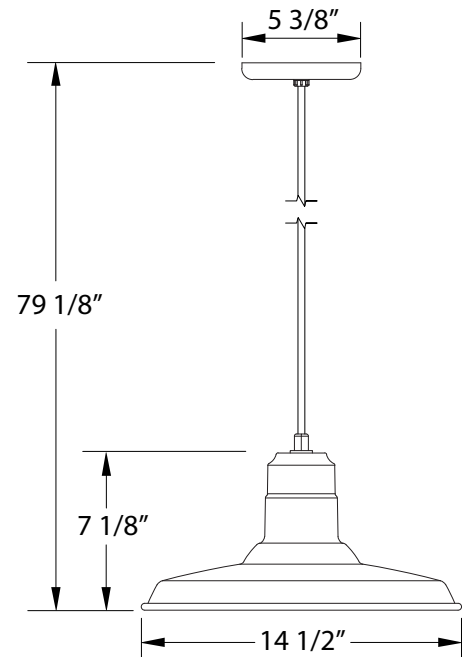

Shipping:

At Montclair Light Works we proudly manufacture, assemble, and ship your lamp within 3 weeks from our factory in Montclair CA.