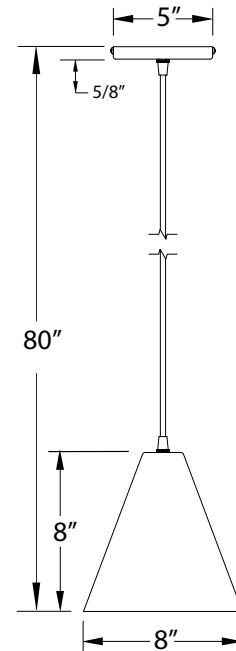

Shipping:

At Montclair Light Works we proudly manufacture, assemble, and ship your lamp within 3 weeks from our factory in Montclair CA.