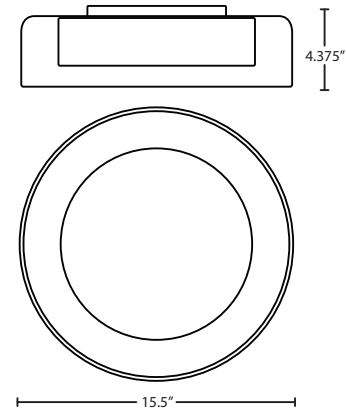

TANGO 15

FLUSH MOUNT CEILING

location:
DAMP

SPECIFICATIONS:

DESCRIPTION

Flush-mounted ceiling fixture, featuring a diffuser crafted with an inner opal cylinder centered within a transcolor outer glass.

LAMPING

LED: 17W integrated source, 120V, CL dimmable, 90+ CRI, 3000°K CCT, 1200 lumens, 50,000 hours, included.

DIFFUSER

Handcrafted of glass with an inner Opal Matte cylinder and a transcolor outer glass in various decors. 15.5" Dia. x 4.375" H

CONSTRUCTION

Glass diffuser is secured to fitter with "twist & lock" bayonet action. Stamped aluminum fitter is powder coated white.

MOUNTING

Installs directly to a 4" octagonal outlet box, centered on fixture. 90°C supply wire required for incandescent lamping.

LABELS

UL or ETL Listed. Suitable for Damp Locations (interior use only).

ORDERING:

FIXTURE	LAMP OPTIONS
TANGO15CGC Cognac/Opal Matte	LED 17W LED,
TANGO15CLC Clear/Opal Matte	1200 lumens
TANGO15GYC Gray/Opal Matte	

Ex. TANGO15CGC-LED
Tango 15 Ceiling, Cognac/Opal Matte Shade

Project Information:

All dimensions provided are nominal. Allowance must be made for dimensional tolerance in handcrafted glasses.