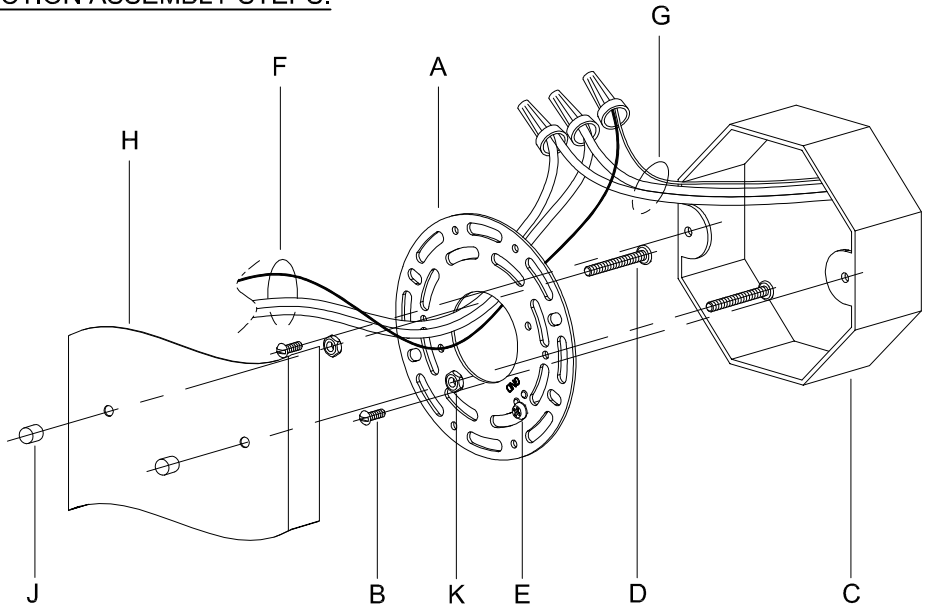

Assembly & Installation Instructions

CAUTION: Read instructions carefully and turn electricity off at main circuit breaker panel before beginning installation.

2775, 2776, 2777

WARNING - If any Special Control Devices are used with this Fixture, Follow the Instructions Carefully to assure full compliance with N.E.C. requirements. If there are any questions, contact a Qualified Electrical Contractor.

CANOPY MOUNTING & WIRE CONNECTION ASSEMBLY STEPS:

1. D,E → A
2. K → D
3. B,A → C
4. F → G
5. H,J → D

FIXTURE ASSEMBLY STEPS:

1. M,N → L
2. P → L

B, C, G & P
 (NOT FURNISHED)
 (NO INCLUIDA)
 (NON FOURNIE)

Instructions d'Assemblage et Installation