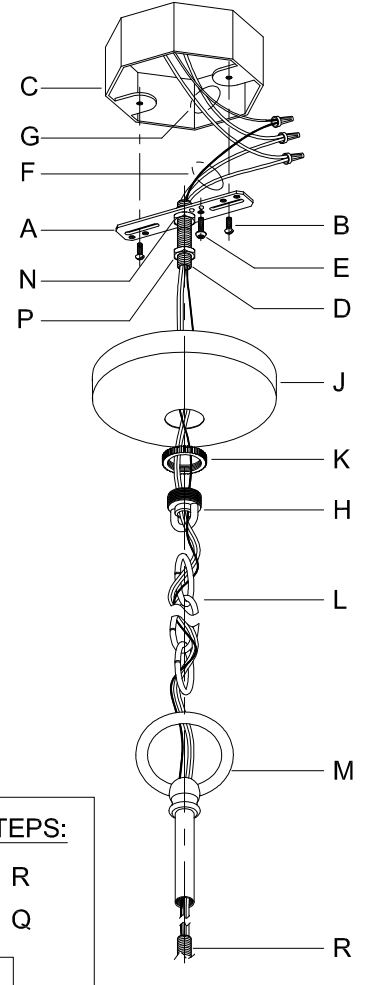

CAUTION: Read instructions carefully and turn electricity off at main circuit breaker panel before beginning installation.

400080,400081,400083

WARNING - If any Special Control Devices are used with this Fixture, Follow the Instructions Carefully to assure full compliance with N.E.C. requirements. If there are any questions, contact a Qualified Electrical Contractor.

CANOPY MOUNTING & WIRE CONNECTION ASSEMBLY STEPS:

1. D,E → A
2. B,A → C
3. N,P,H → D (TO LOCK) (À VERROUILLER) (APRETAR)
4. P → H
5. F → M
6. L → M
7. J,K → L
8. L → H
9. F → L,K,J,H,D
10. F → G
11. J,K → H

FIXTURE ASSEMBLY STEPS:

1. M → R
2. S → Q

B, C, G & S
 (NOT FURNISHED)
 (NON FOURNIE)
 (NO INCLUIDA)

P400080

P400081

P400083

Instructions d'Assemblage et Installation

MISE EN GARDE: Lire les instructions avec soin et couper le courant au disjoncteur central avant de commencer l'installation.