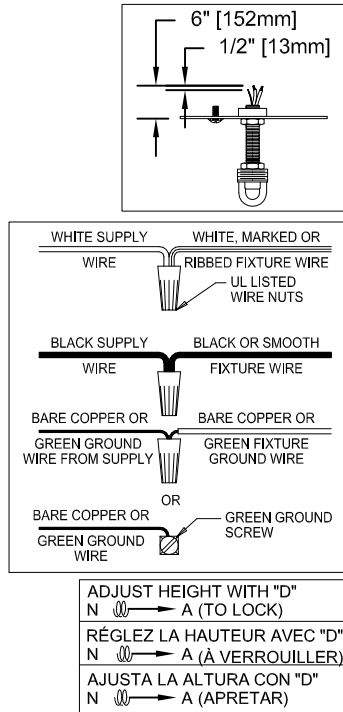

CAUTION: Read instructions carefully and turn electricity off at main circuit breaker panel before beginning installation.

400080,400081,400083

WARNING - If any Special Control Devices are used with this Fixture, Follow the Instructions Carefully to assure full compliance with N.E.C. requirements. If there are any questions, contact a Qualified Electrical Contractor.

CANOPY MOUNTING & WIRE CONNECTION ASSEMBLY STEPS:

1. D,E → A
2. B,A → C
3. N,P,H → D (TO LOCK) (À VERROUILLER) (APRETAR)
4. P → H
5. F → M
6. L → M
7. J,K → L
8. L → H
9. F → L,K,J,H,D
10. F → G
11. J,K → H

FIXTURE ASSEMBLY STEPS:

1. M → R
2. S → Q

B, C, G & S
 (NOT FURNISHED)
 (NON FOURNIE)
 (NO INCLUIDA)

P400080

P400081

P400083

Instructions d'Assemblage et Installation

MISE EN GARDE: Lire les instructions avec soin et couper le courant au disjoncteur central avant de commencer l'installation.