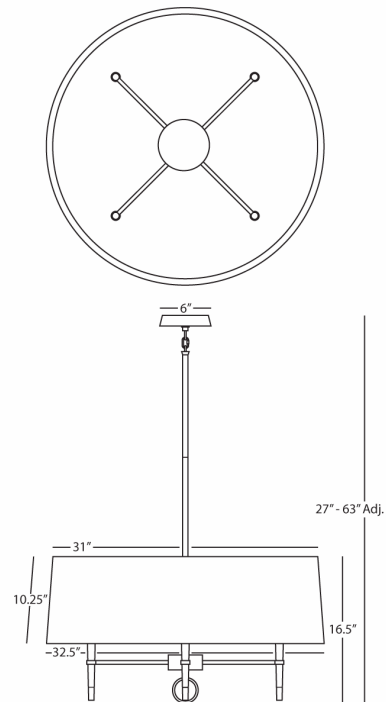

JONATHAN ADLER

VENTANA

685

Single Shade Chandelier

4 - 60W Max.

Bulb Type: B9.5 Candelabra

Direct Wire Only

Ebony Finished Wood w/ Antique Brass Finished

Accents

Natural Linen Shade w/ Rolled Edge Hem

Susp. Hardware: 3pcs - 5/8" x 12" & 1pc. - 5/8"

x 6" Extension Rods

FINISH OPTION:

PN685 - Polished Nickel Finished

Accents

**** Available for Quick SHIP ****