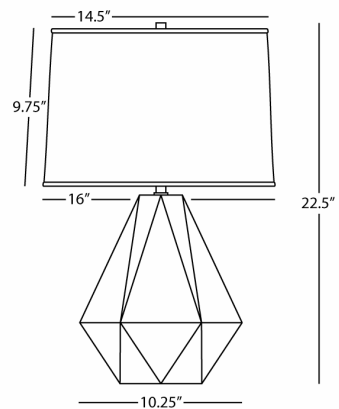

DELTA

938

Table Lamp

1-150W Max.

Bulb Type: A

Switch: 3-Way

Oxblood Glazed Ceramic

Polished Nickel Accents

Oyster Linen Shade

See Delta/ Mason Table for Color Options

** Available for Quick SHIP **