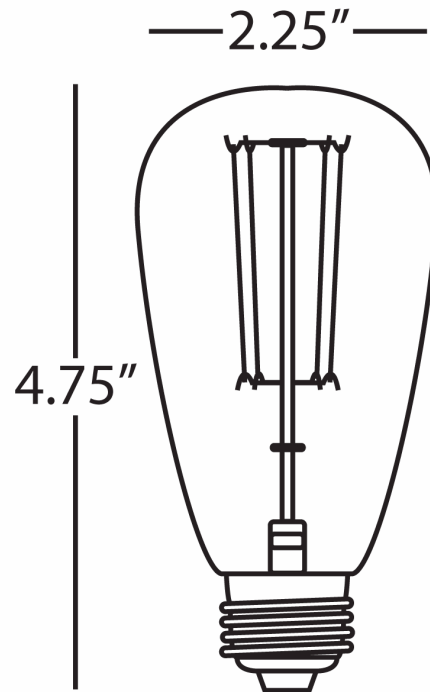

HISTORICAL BULBS

BUL 12

12 - 40W

1910 Squirrel Cage Filament Lamp

**** Available for Quick SHIP ****