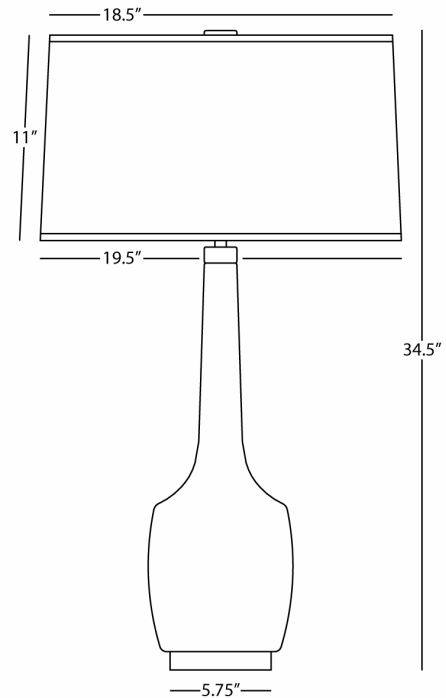

DELILAH

LY701

Table Lamp

1-150W Max.

Bulb Type: A

Switch: Hi-Lo Dimming

Antique Brass Finish

Lily Glazed Ceramic

Oyster Linen Shade w/ Self-Fabric

Top and Bottom Diffuser

See Audrey/ Delilah Table for Color Options

** Available for Quick SHIP **