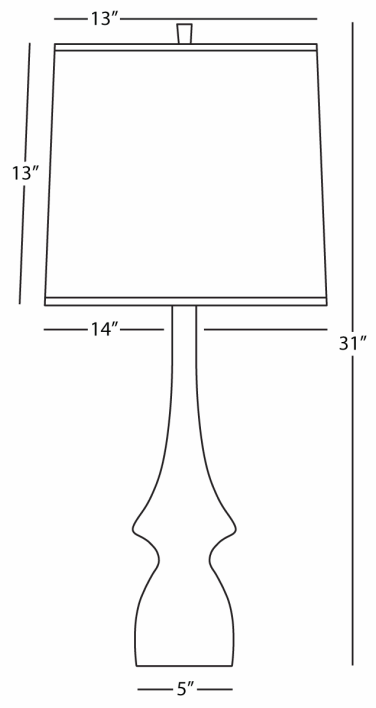

JASMINE

MR210

Table Lamp

1 - 150W Max.

Bulb Type: A

Switch: Hi-Lo Dimming

Marine Blue Glazed Ceramic

Oyster Linen Shade

See Jasmine Table for Color Options

** Available for Quick SHIP **