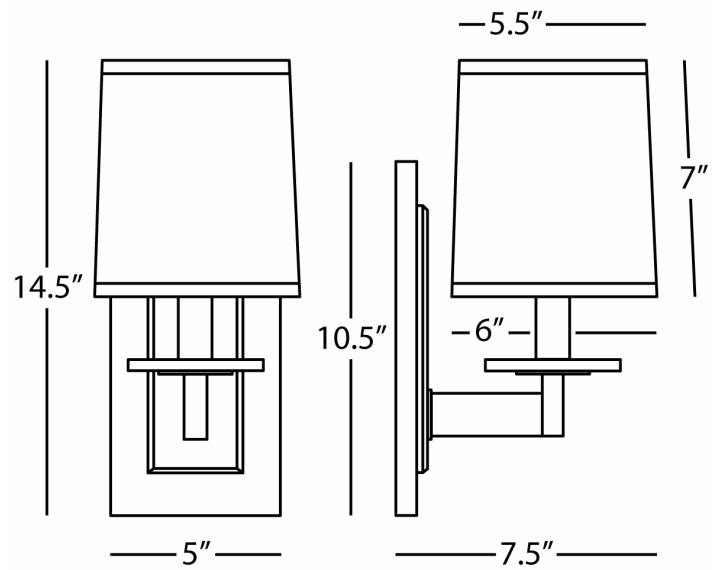

ALICE

S3381

Single Sconce

1-60W Max.

Bulb Type: B, Candelabra

Switch: On-Off Line Switch

24" Cord Cover/ Direct Wire

Polished Nickel Finish w/

Lucite Accents

Pearl Dupoini Fabric Shade

FINISH OPTION:

3381 - Antique Brass

** Available for Quick SHIP **