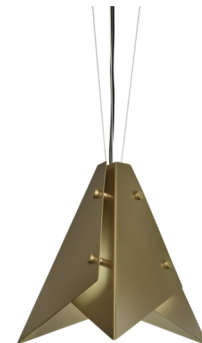

Akira 21469-14

project name:

project location:

specifier name:

specifier location:

quantity:

fixture type:

modifications:

Base Specs

13"h x 14"l x 14"w x 22" - 96" adj OAH
Cable Hung

Notes

Metal Body
Brass modern caps available upon request

Multiple Sizes Available

- 21469-14 | 13"h x 14"l x 14"w x 22" - 96" adj OAH
- 21469-22 | 22"h x 22"l x 22"w x 34" - 96" adj OAH
- 21469-33 | 33"h x 33"l x 33"w x 44" - 96" adj OAH

Akira 21469-14

standard finish:

- BA - Bronze Age
- BK - Black
- BP - Black Pearl
- CB - Cast Bronze
- CH - Chestnut
- CR - Chrome
- DI - Dark Iron
- EB - Empire Bronze
- MB - Medieval Bronze
- NB - New Brass
- SB - Smokey Brass
- SP - Satin Pewter
- SS - Smoked Silver