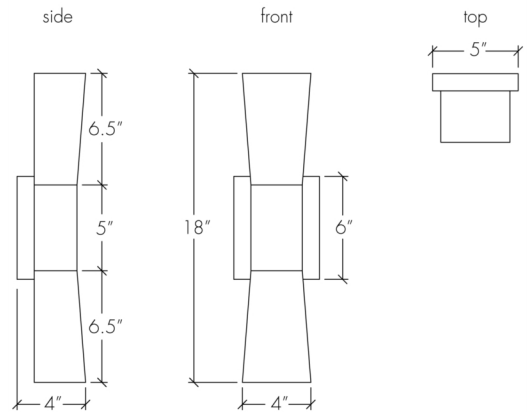

Cylo 21474

project name:

project location:

specifier name:

specifier location:

quantity:

fixture type:

modifications:

Base Specs

18”h x 5”w x 4”d

Notes

Marine grade primer available — **±$ Inquire.**