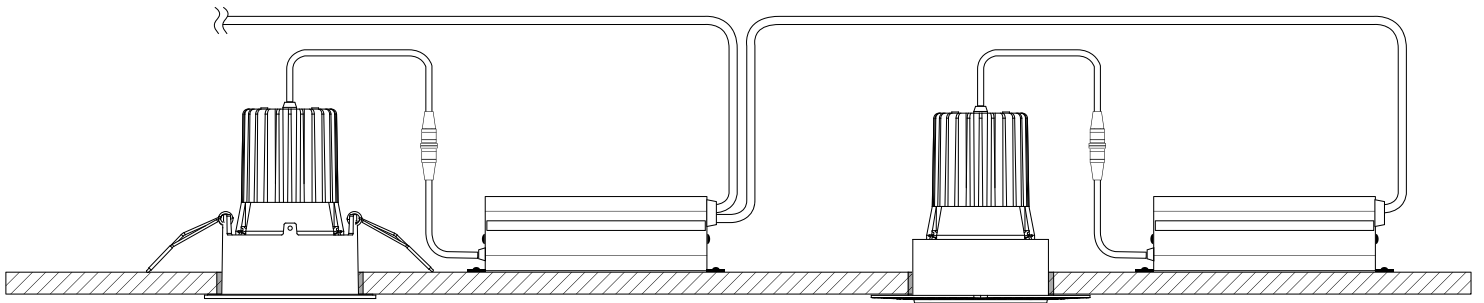

**RHYME DOWNLIGHT ACCESSORY ORDERING INFORMATION**

| ITEM NUMBER | SIZE  |
|-------------|---|
| RP-DL3-RHYM | 3" New Construction Rough-in Plate with Hanger Bars |

**RHYME DOWNLIGHT DIMENSIONS**

**EYEBALL GIMBAL**

**RHYME DOWNLIGHT DIMENSIONS**

**BEAM ANGLE ADJUSTABLE**

RHYME DOWNLIGHT DIMENSIONS

DEEP BAFFLE ROUND

RHYME DOWNLIGHT DIMENSIONS

DEEP BAFFLE SQUARE

**RHYME DOWNLIGHT DRIVER DIMENSIONS**

**RHYME DOWNLIGHT INSTALLATION**