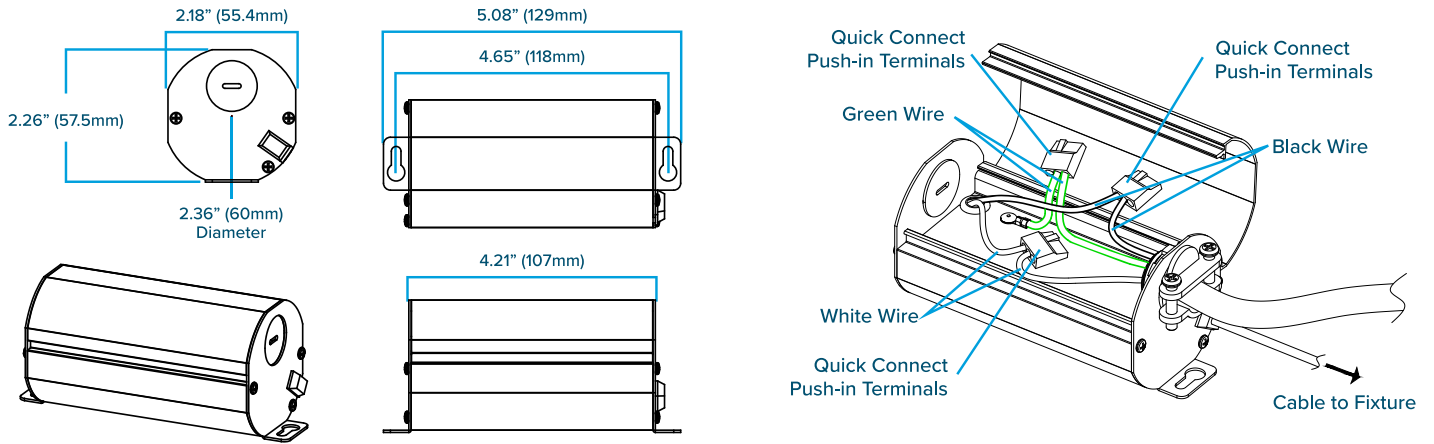

**RHYME DOWNLIGHT ACCESSORY ORDERING INFORMATION**

| ITEM NUMBER | SIZE  |
|-------------|---|
| RP-DL3-RHYM | 3" New Construction Rough-in Plate with Hanger Bars |

**RHYME DOWNLIGHT DIMENSIONS**

**EYEBALL GIMBAL**

**RHYME DOWNLIGHT DIMENSIONS**

**BEAM ANGLE ADJUSTABLE**

RHYME DOWNLIGHT DIMENSIONS

DEEP BAFFLE ROUND

RHYME DOWNLIGHT DIMENSIONS

DEEP BAFFLE SQUARE

**RHYME DOWNLIGHT DRIVER DIMENSIONS**

**RHYME DOWNLIGHT INSTALLATION**