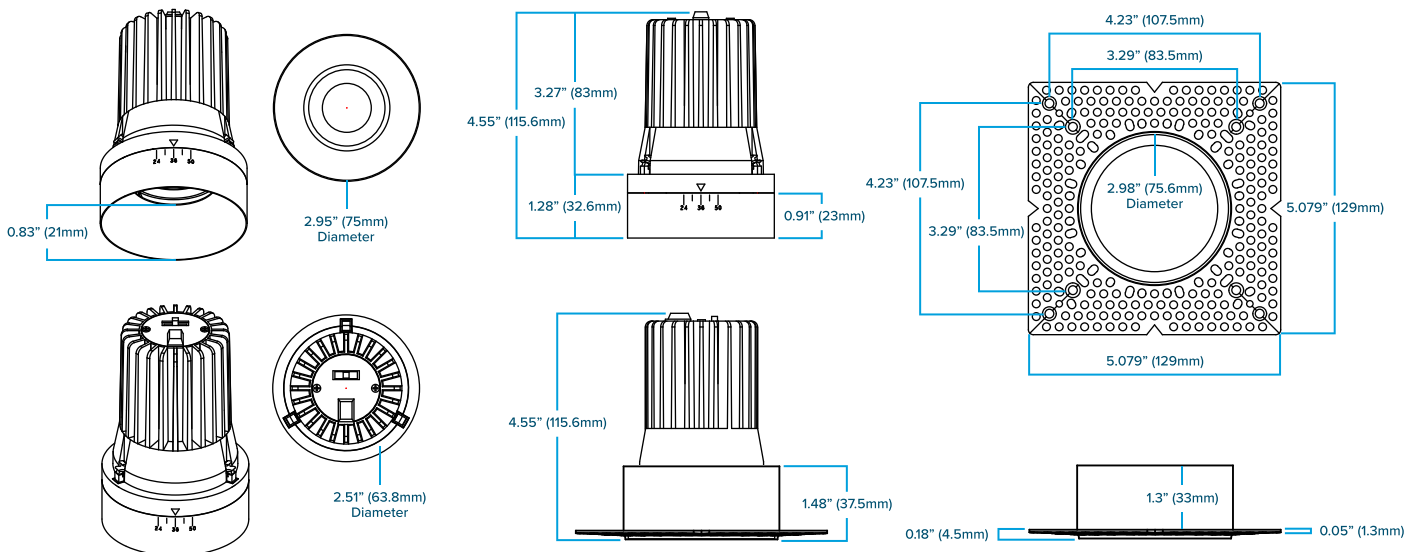

RHYME Deep Baffle Round Includes: (1) Round Trimless Mud-Ring / (1) Round Trim-Ring / (2) Field Adjustable Optics (24° and 60°) (Default is 36°)

RHYME Deep Baffle Square Includes: (1) Square Trimless Mud-Ring / (1) Square Trim-Ring / (2) Field Adjustable Optics (24° and 60°) (Default is 36°)

**RHYME DOWNLIGHT ACCESSORY ORDERING INFORMATION**

| ITEM NUMBER | SIZE  |
|-------------|---|
| RP-DL3-RHYM | 3" New Construction Rough-in Plate with Hanger Bars |

**RHYME DOWNLIGHT DIMENSIONS**

**EYEBALL GIMBAL**

**RHYME DOWNLIGHT DIMENSIONS**

**BEAM ANGLE ADJUSTABLE**

RHYME DOWNLIGHT DIMENSIONS

DEEP BAFFLE ROUND

RHYME DOWNLIGHT DIMENSIONS

DEEP BAFFLE SQUARE

**RHYME DOWNLIGHT DRIVER DIMENSIONS**

**RHYME DOWNLIGHT INSTALLATION**