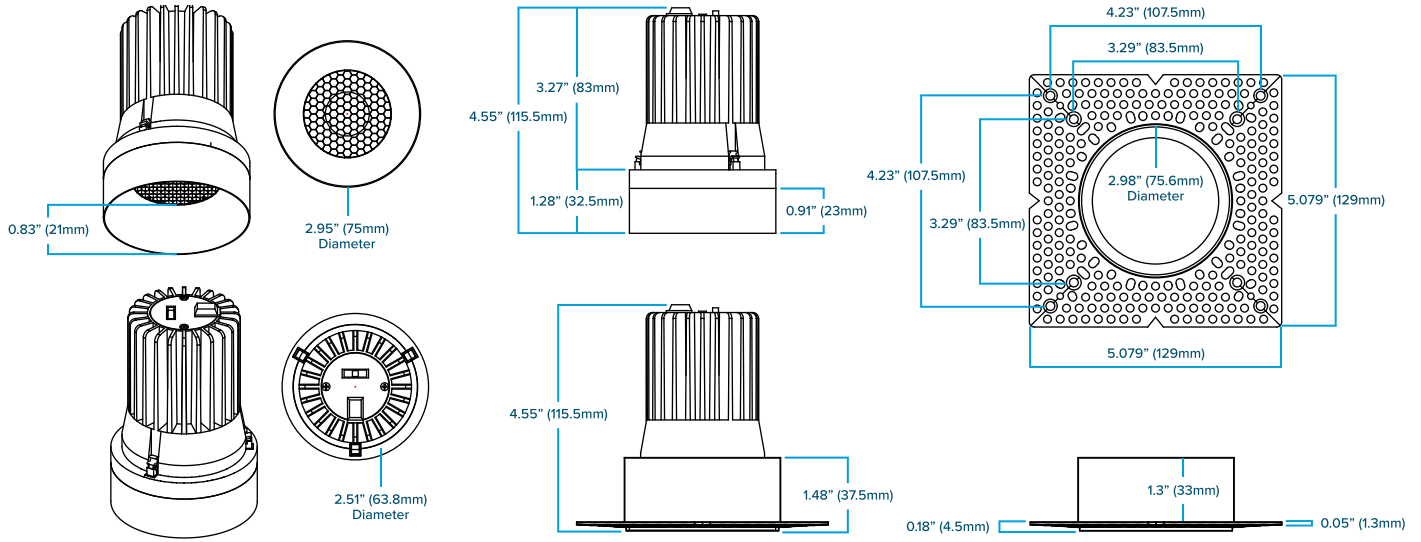

RHYME Deep Baffle Round Includes: (1) Round Trimless Mud-Ring / (1) Round Trim-Ring / (2) Field Adjustable Optics (24° and 60°) (Default is 36°)

RHYME Deep Baffle Square Includes: (1) Square Trimless Mud-Ring / (1) Square Trim-Ring / (2) Field Adjustable Optics (24° and 60°) (Default is 36°)

**RHYME DOWNLIGHT ACCESSORY ORDERING INFORMATION**

| ITEM NUMBER | SIZE  |
|-------------|---|
| RP-DL3-RHYM | 3" New Construction Rough-in Plate with Hanger Bars |

**RHYME DOWNLIGHT DIMENSIONS**

**EYEBALL GIMBAL**

**RHYME DOWNLIGHT DIMENSIONS**

**BEAM ANGLE ADJUSTABLE**

RHYME DOWNLIGHT DIMENSIONS

DEEP BAFFLE ROUND

RHYME DOWNLIGHT DIMENSIONS

DEEP BAFFLE SQUARE

**RHYME DOWNLIGHT DRIVER DIMENSIONS**

**RHYME DOWNLIGHT INSTALLATION**