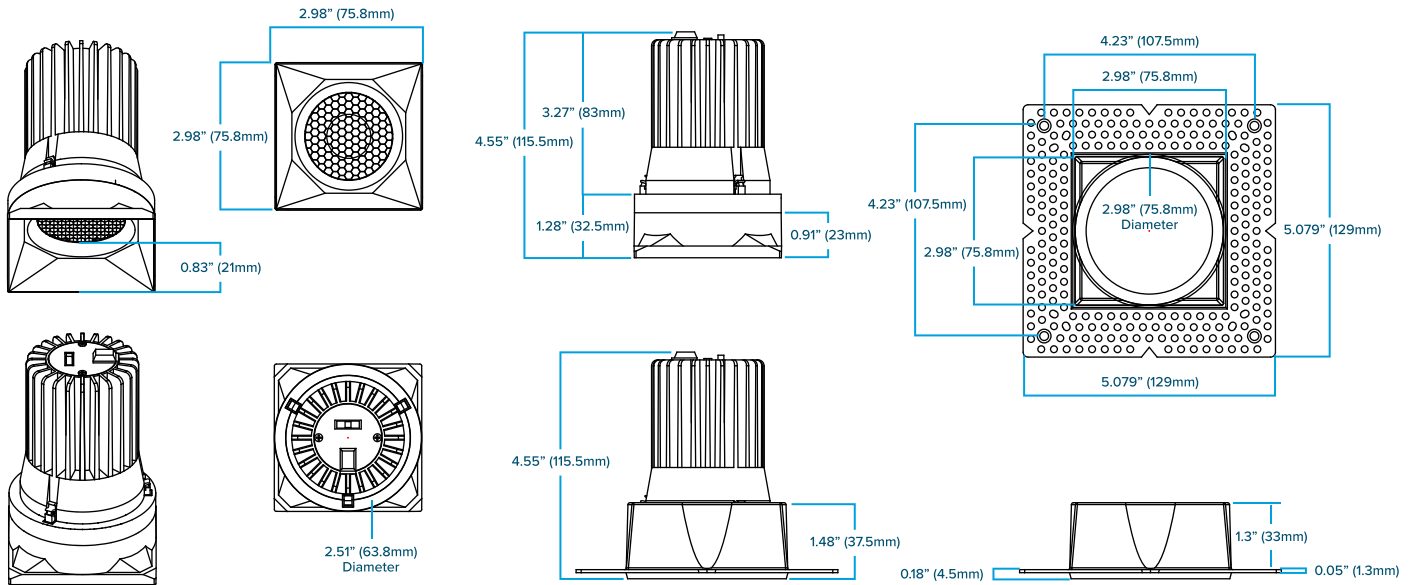

**RHYME DOWNLIGHT ACCESSORY ORDERING INFORMATION**

| ITEM NUMBER | SIZE  |
|-------------|---|
| RP-DL3-RHYM | 3" New Construction Rough-in Plate with Hanger Bars |

**RHYME DOWNLIGHT DIMENSIONS**

**EYEBALL GIMBAL**

**RHYME DOWNLIGHT DIMENSIONS**

**BEAM ANGLE ADJUSTABLE**

RHYME DOWNLIGHT DIMENSIONS

DEEP BAFFLE ROUND

RHYME DOWNLIGHT DIMENSIONS

DEEP BAFFLE SQUARE

**RHYME DOWNLIGHT DRIVER DIMENSIONS**

**RHYME DOWNLIGHT INSTALLATION**