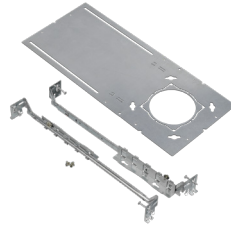

All Models Include (1) Remote Driver / (1) Plastic Mudstopper Accessory

RHYME Gimbal Includes: (1) Round Trimless Mud-Ring / (1) Round Trim-Ring

RHYME Adjustable Beam Includes: (1) Round Trimless Mud-Ring / (1) Round Trim-Ring

RHYME Deep Baffle Round Includes: (1) Round Trimless Mud-Ring / (1) Round Trim-Ring / (2) Field Adjustable Optics (24° and 60°) (Default is 36°)

RHYME Deep Baffle Square Includes: (1) Square Trimless Mud-Ring / (1) Square Trim-Ring / (2) Field Adjustable Optics (24° and 60°) (Default is 36°)

**RHYME DOWNLIGHT ACCESSORY ORDERING INFORMATION**

| ITEM NUMBER | SIZE  |
|-------------|---|
| RP-DL3-RHYM | 3" New Construction Rough-in Plate with Hanger Bars |

**RHYME DOWNLIGHT DIMENSIONS**

**EYEBALL GIMBAL**