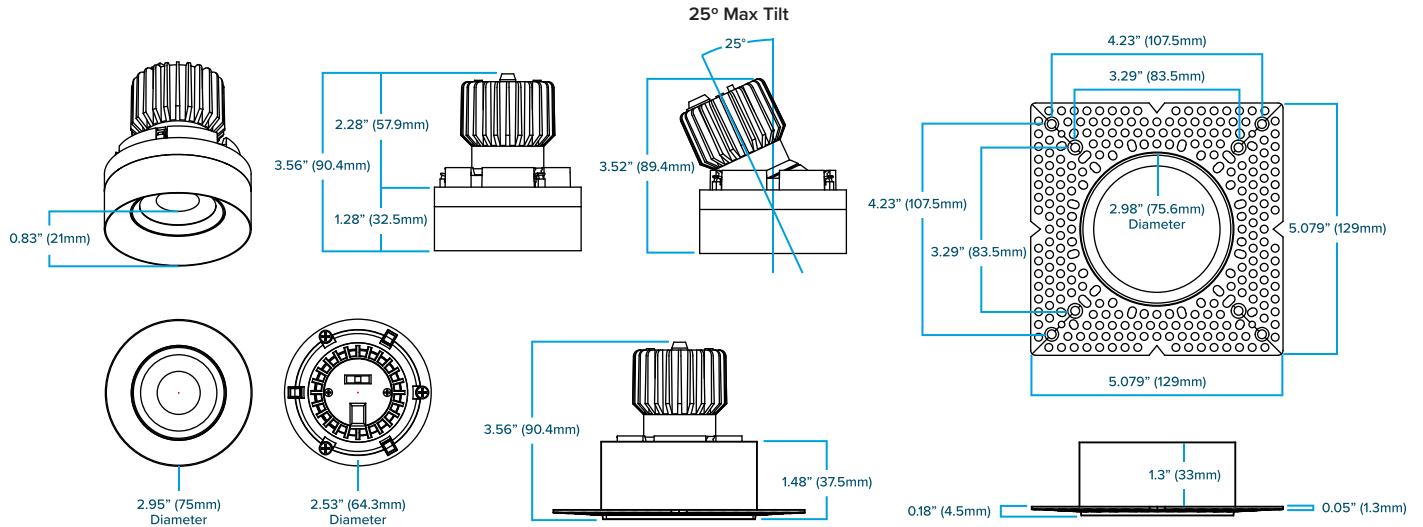

RHYME Deep Baffle Round Includes: (1) Round Trimless Mud-Ring / (1) Round Trim-Ring / (2) Field Adjustable Optics (24° and 60°) (Default is 36°)

RHYME Deep Baffle Square Includes: (1) Square Trimless Mud-Ring / (1) Square Trim-Ring / (2) Field Adjustable Optics (24° and 60°) (Default is 36°)

**RHYME DOWNLIGHT ACCESSORY ORDERING INFORMATION**

| ITEM NUMBER | SIZE  |
|-------------|---|
| RP-DL3-RHYM | 3" New Construction Rough-in Plate with Hanger Bars |

**RHYME DOWNLIGHT DIMENSIONS**

**EYEBALL GIMBAL**

**RHYME DOWNLIGHT DIMENSIONS**

**BEAM ANGLE ADJUSTABLE**

RHYME DOWNLIGHT DIMENSIONS

DEEP BAFFLE ROUND

RHYME DOWNLIGHT DIMENSIONS

DEEP BAFFLE SQUARE

**RHYME DOWNLIGHT DRIVER DIMENSIONS**

**RHYME DOWNLIGHT INSTALLATION**