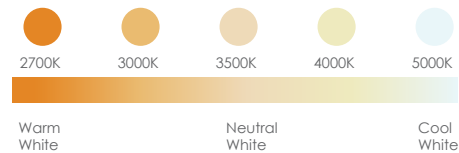

## PERFORMANCE

CCT selectable via switch on heatsink

COLOR TEMPERATURE <sup>3</sup>	LUMEN <sup>4</sup>	WATTAGE	EFFICACY	CRI
SW5 (27/30/35/40/50K) <sup>5</sup>	1600 Lm	22 W	73 Lm/W	90+

<sup>3,4</sup> CCT within +/-10%