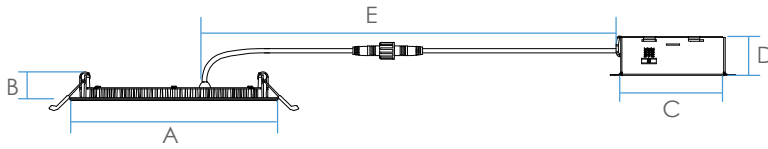

## ORDERING INFO

Light Engine with LED, Driver and White Matte Metal Frame

	MODEL	CCT / CRI	FINISH
	RLF-8822	SW5 SW5 - Switchable CCT (27/30/35/40/50) / 90 CRI	WH WH - White

### DIMENSIONS

A	9"	229 mm
B	1"	25 mm
C	3-3/8"	87 mm
D	1-3/8"	35 mm
E	15"	381 mm