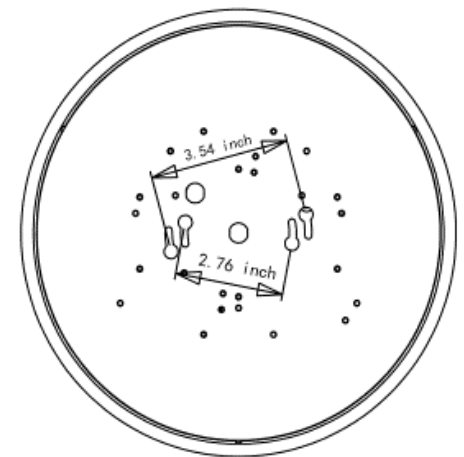

# CF3005

13" 15W CRI 80 3000K 1050 Lumens LED Decorative Ceiling Fixture

Elitco Lighting

- A. Multi-faceted fixture interior engineered to maximize LED module performance.
- B. LED module designed to deliver maximum light levels to work surface without fixture glare.
- C. Opaque white acrylic lens finish provides maximum optical comfort and effective light distribution. The low profile dimmable unit is ETL damp listed and produces 1050 lumens at 80+ CRI.

## Specifications

Category	Ceiling Fixture	Individual Box Length (Inch)	13.19
Shape	Round	Individual Box Width (Inch)	4.65
Bulb Base Type	Integrated LED	Individual Box Height (Inch)	13.19
Bulb Base Finish	NO	Individual Box Weight Per Unit (Lbs)	2.17
Color Temperature	3000K		
Beam Angle	120°		
Finish	White		
CRI	>80		
Average Life (Hours)	50000		
Estimated Yearly Energy Cost (11 ¢/Kwh)	1.81	Lamp Type	LED
Life Based On 3Hrs/Day (Years)	45.66	Bulb Shape	N/A
Product Length (Inch)	N/A	Dry/Wet/Damp	Damp
Product Width (Inch)	Φ13"	Energy Star	N/A
Product Height (Inch)	4.13"	Power Factor	0.9
Product Extension (Inch)	N/A	Current	140mA
Product Weight Per Unit (Lbs)	1.68	Lumen/Watt	70
Dimmable	YES	Warranty (Year)	5
Watts	15	DLC (Yes/No)	No
Watt Equivalent	75	Input Voltage	120V
Lumens	1050	Housing Material	Iron
Certification (ETL/FCC/RoHS)	ETL	Lens	Acrylic
		LED Type	Sanan