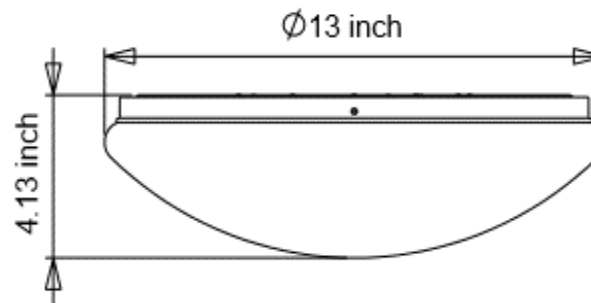

Performance

- Suitable for indoor lighting.
- Dimmable with most dimmer;
  Dimming smoothly from 10% to 100%.
- UL compliant, FCC certified.

Construction

- Opaque white Acrylic Cover
- DOB LED module designed
- Designed For Ceiling Or Wall Applications

Installation

- Flush mounted surface without fixture glare.
- Suitable for damp locations.
- 120V,60Hz input.