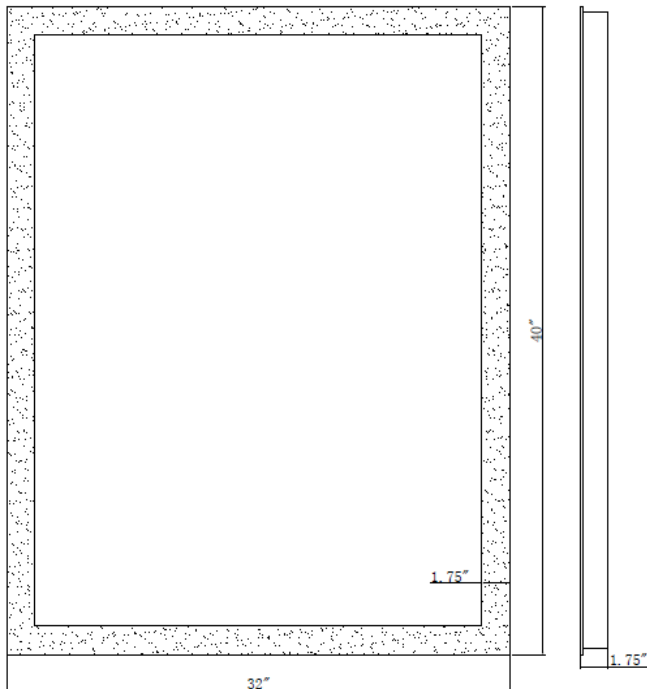

MRE-6120

W32" X H40" CRI 90 CCT (K) 3000 1470 Lumens

LED Mirror Light

Elitco Lighting

Project

Location

PRODUCT DESCRIPTION

IP44 Rated LED Backlit Bathroom Wall Mirror, highly polished silver mirror with 4 rectangle light windows. Epoxy powder coated mild steel back box. LED Mirror Light is designed to provide 40,000 hours of life.

SPECIFICATIONS:

- Mirror Size: W32" X H40" X D1.75"
- Lamp power: 21W;
- Lumens: 1470lm
- CRI \geq 90;
- CCT: 3000K
- Dimming LED
- Electronic Driver: Input 110-120V, output DC 60-75V
- Defogger
- Luminaire Disconnect
- Changeable LED light strip
- Primary Material: SPCC+GLASS
- UL Approved

FINISHES: Glossy White Back box

INSTALLATION:

1. Mount the chassis on the wall, the chassis can be horizontal and vertical hanging.
2. Install lamps
3. Wiring
4. Powder connection
5. Hang mirror on chassis

Size: W32" X H40" X D1.75"

LABELS: UL/CUL listed (CUL listed number: E352423), ETL/CETL listed (ETL listed number: 3194213), IP Rating: IP44.