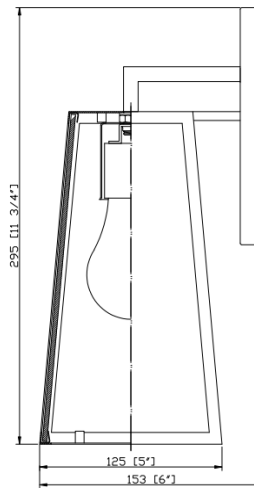

OD2200

Small Size Outdoor Wall Lamp

5" W X 6"E X 11-3/4"H Small Size Outdoor Wall Lamp
/Matte Black/ Clear Seedy Glass/ (1) 60W A19 max. / Medium base

Performance

- metal frame with matte black powder coated;
- Clear Seedy Glass lens
- AC 120V
- Use in Wet locations

Construction

- metal frame with matte black powder coated;
- Clear Seedy Glass lens

Installation

- Fix the backplate with two decorative nuts
- Screw on bulbs(not included)

Specifications

Category	Wall Lantern		
Bulb Shape	A19		
Bulb Base Type	E26		
Bulb Base Finish	N/A		
Color Temperature	N/A		
Beam Angle	N/A	Lamp Type	A19 Incandescent
Finish	Matte Black	Dry/Wet/Damp	Wet
CRI	N/A	Energy Star	NO
Average Life (Hours)	N/A	Power Factor	N/A
Estimated Yearly Energy Cost (11 ¢/Kwh)	N/A	Current	0.5A
Life Based On 3Hrs/Day (Years)	N/A	Lumen/Watt	N/A
Product Length (Inch)	N/A	Warranty (Year)	N/A
Product Width (Inch)	5	DLC (Yes/No)	NO
Product Height (Inch)	11.75	Input Voltage	120V
Product Extension (Inch)	6	Housing Material	Steel
Product Weight Per Unit (Lbs)	2.64	Lens	Clear Seedy glass
Dimmable	NO	Led Type	N/A
Watts	60 MAX		
Watt Equivalent	N/A		
Lumens	N/A		
Certification (UL/ETL/FCC)	NO		