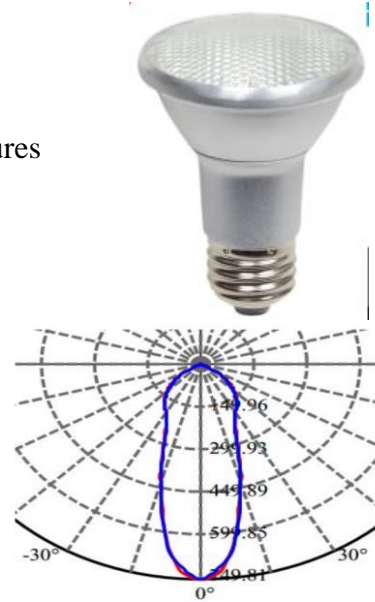

P20LED2010-6PK

CRI 80 3000K 500Lumens LED Reflector

The high performance LED PAR bulb.
 Perfect for track and recessed light fixtures.
 For commercial or home lighting applications
 Easy to use - designed in traditional bulb shapes and fits easily into existing fixtures

Performance

- LED PAR bulb is designed to provide 25000 hours of life
- Energy-saving & Super bright, saving 85% energy compared with traditional halogen lamp
- UL & ES compliant.

Construction

- Rotary Extrusion Aluminum for excellent heat dissipation
- Dimmable.

Installation

- Rated for indoor/outdoor use
- Suitable for damp/wet locations.
- Can't be used in totally enclosed fixtures
- Not for use with emergency exit fixtures or emergency exit lights
- Size: $\Phi 2.48$ "(63mm)*H3.35"(85mm)

Specifications

Category	Light Bulb	Inner Package Length (Inch)	8.27
Bulb Shape	PAR20	Inner Package Width (Inch)	5.7
Bulb Base Type	E26	Inner Package Height (Inch)	3.94
Bulb Base Finish	Chrome	Inner Package Weight Per Unit (Lbs)	1.79
Color Temperature	3000K	Inner Package Quantity	6
Beam Angle	40°		
Finish	Silver		
CRI	80		
Average Life (Hours)	25000		
Estimated Yearly Energy Cost (11 ¢/Kwh)	0.84		
Life Based On 3Hrs/Day (Years)	22.83	Lamp Type	PAR20
Product Length (Inch)	N/A	Dry/Wet/Damp	Wet
Product Width (Inch)	2.48	Energy Star	YES
Product Height (Inch)	3.15	Power Factor	>0.9
Product Extension (Inch)	N/A	Current	80mA
Product Weight Per Unit (Lbs)	0.22	Lumen/Watt	71
Dimmable	YES	Warranty (Year)	3
Watts	7W	DLC (Yes/No)	No
Watt Equivalent	50W	Input Voltage	120V
Lumens	500	Housing Material	Aluminum
Certification (UL/ETL/FCC)	UL	Lens	Plastic
Individual Box Length (Inch)	2.64	Led Type	Seoul
Individual Box Width (Inch)	2.64		
Individual Box Height (Inch)	3.54		
Individual Box Weight Per Unit (Lbs)	0.39		