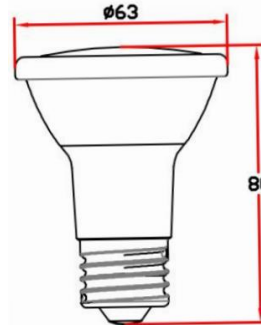

Performance

- LED PAR bulb is designed to provide 25000 hours of life
- Energy-saving & Super bright, saving 85% energy compared with traditional halogen lamp
- UL & ES compliant.

Construction

- Rotary Extrusion Aluminum for excellent heat dissipation
- Dimmable.

Installation

- Rated for indoor/outdoor use
- Suitable for damp/wet locations.
- Can't be used in totally enclosed fixtures
- Not for use with emergency exit fixtures or emergency exit lights
- Size: $\Phi 2.48$ "(63mm)*H3.35"(85mm)

Specifications

Category	Light Bulb	Inner Package Length (Inch)	8.27
Bulb Shape	PAR20	Inner Package Width (Inch)	5.7
Bulb Base Type	E26	Inner Package Height (Inch)	3.94
Bulb Base Finish	Chrome	Inner Package Weight Per Unit (Lbs)	1.79
Color Temperature	3000K	Inner Package Quantity	6
Beam Angle	40°		
Finish	Silver		
CRI	80		
Average Life (Hours)	25000		
Estimated Yearly Energy Cost (11 ¢/Kwh)	0.84		
Life Based On 3Hrs/Day (Years)	22.83	Lamp Type	PAR20
Product Length (Inch)	N/A	Dry/Wet/Damp	Wet
Product Width (Inch)	2.48	Energy Star	YES
Product Height (Inch)	3.15	Power Factor	>0.9
Product Extension (Inch)	N/A	Current	80mA
Product Weight Per Unit (Lbs)	0.22	Lumen/Watt	71
Dimmable	YES	Warranty (Year)	3
Watts	7W	DLC (Yes/No)	No
Watt Equivalent	50W	Input Voltage	120V
Lumens	500	Housing Material	Aluminum
Certification (UL/ETL/FCC)	UL	Lens	Plastic
Individual Box Length (Inch)	2.64	Led Type	Seoul
Individual Box Width (Inch)	2.64		
Individual Box Height (Inch)	3.54		
Individual Box Weight Per Unit (Lbs)	0.39		