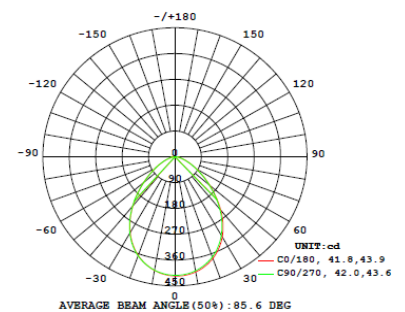

## Specifications

Category	Retrofit	Individual Box Weight Per Unit (Lbs)	0.43
Shape	Round	Inner Package Length (Inch)	9.25
Bulb Base Type	Integrated LED	Inner Package Width (Inch)	9.06
Bulb Base Finish	N/A	Inner Package Height (Inch)	4.92
Color Temperature	4000K	Inner Package Weight Per Unit (Lbs)	2.65
Beam Angle	38°	Inner Package Quantity	6
Finish	Matte White		
CRI	90		
Average Life (Hours)	50000		
Estimated Yearly Energy Cost (11 ¢/Kwh)	0.96		
Life Based On 3Hrs/Day (Years)	45.66		
Product Length (Inch)	N/A	Lamp Type	LED Downlight
Product Width (Inch)	4.04	Bulb Shape	N/A
Product Height (Inch)	2.68	Dry/Wet/Damp	DAMP
Product Extension (Inch)	N/A	Energy Star	NO
Product Weight Per Unit (Lbs)	0.38	Power Factor	0.9
Dimmable	YES	Current	270mA
Watts	8	Lumen/Watt	50
Watt Equivalent	50	Warranty (Year)	5
Lumens	450	DLC (Yes/No)	NO
Certification (UL/ETL/FCC)	ETL	Input Voltage	120V
Individual Box Length (Inch)	4.33	Housing Material	Aluminum
Individual Box Width (Inch)	4.33	Lens	PC
Individual Box Height (Inch)	2.95	Led Type	HONGLI