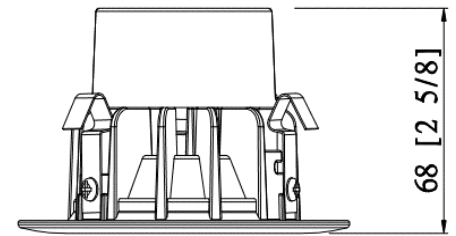

R30840KRF-6PK

CRI 90 4000K 450 Lumens LED Retrofit

Direct LED replacement for 3" recessed incandescent. Save 80% in energy costs – 8 watt LED versus 50 watt BR20 – and eliminate multiple lamp replacements over the 50,000 hour rated life.

Performance

- Use with most 3" recessed cans
- Dimmable with most standard incandescent (triac) and low voltage electronic (ELV) dimmers for 5-100% light control
- Eliminate up to 14 lamps replacements - long life hongli LEDs last up to 50,000 hours, compared to incandescent lamps with a rated life of 2,500 hours
- Energy Star and ETL compliant, for use in wet locations
- AL-GU24 GU24 adaptor, sold separately for Title 24 compliance

Construction

- Aluminum trim ring with durable powder coat finish
- Polycarbonate lens diffuses light

Installation

- Recessed mount into 3" housing. Includes medium base socket adaptor for easy retrofitting in 3" recessed housings.

Specifications