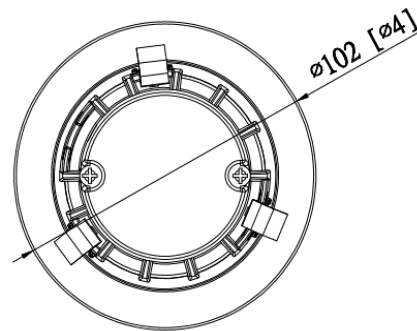

## Performance

- Use with most 3" recessed cans
- Dimmable with most standard incandescent (triac) and low voltage electronic (ELV) dimmers for 5-100% light control
- Eliminate up to 14 lamps replacements - long life hongli LEDs last up to 50,000 hours, compared to incandescent lamps with a rated life of 2,500 hours
- Energy Star and ETL compliant, for use in wet locations
- AL-GU24 GU24 adaptor, sold separately for Title 24 compliance

## Installation

- Recessed mount into 3" housing. Includes medium base socket adaptor for easy retrofitting in 3" recessed housings.

LUMINOUS INTENSITY DISTRIBUTION DIAGRAM

## Specifications

Category	Retrofit	Individual Box Weight Per Unit (Lbs)	0.43
Shape	Round	Inner Package Length (Inch)	9.25
Bulb Base Type	Integrated LED	Inner Package Width (Inch)	9.06
Bulb Base Finish	N/A	Inner Package Height (Inch)	4.92
Color Temperature	4000K	Inner Package Weight Per Unit (Lbs)	2.65
Beam Angle	38°	Inner Package Quantity	6
Finish	Matte White		
CRI	90		
Average Life (Hours)	50000		
Estimated Yearly Energy Cost (11 ¢/Kwh)	0.96		
Life Based On 3Hrs/Day (Years)	45.66		
Product Length (Inch)	N/A	Lamp Type	LED Downlight
Product Width (Inch)	4.04	Bulb Shape	N/A
Product Height (Inch)	2.68	Dry/Wet/Damp	DAMP
Product Extension (Inch)	N/A	Energy Star	NO
Product Weight Per Unit (Lbs)	0.38	Power Factor	0.9
Dimmable	YES	Current	270mA
Watts	8	Lumen/Watt	50
Watt Equivalent	50	Warranty (Year)	5
Lumens	450	DLC (Yes/No)	NO
Certification (UL/ETL/FCC)	ETL	Input Voltage	120V
Individual Box Length (Inch)	4.33	Housing Material	Aluminum
Individual Box Width (Inch)	4.33	Lens	PC
Individual Box Height (Inch)	2.95	Led Type	HONGLI