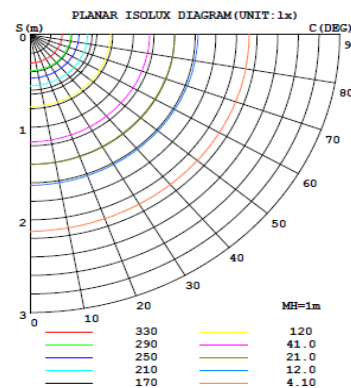

R30840KRF-6PK

CRI 90 4000K 450 Lumens LED Retrofit

Direct LED replacement for 3" recessed incandescent. Save 80% in energy costs – 8 watt LED versus 50 watt BR20 – and eliminate multiple lamp replacements over the 50,000 hour rated life.

Performance

- Use with most 3" recessed cans
- Dimmable with most standard incandescent (triac) and low voltage electronic (ELV) dimmers for 5-100% light control
- Eliminate up to 14 lamps replacements - long life hongli LEDs last up to 50,000 hours, compared to incandescent lamps with a rated life of 2,500 hours
- Energy Star and ETL compliant, for use in wet locations
- AL-GU24 GU24 adaptor, sold separately for Title 24 compliance

Construction

- Aluminum trim ring with durable powder coat finish
- Polycarbonate lens diffuses light

Installation

- Recessed mount into 3" housing. Includes medium base socket adaptor for easy retrofitting in 3" recessed housings.

Specifications