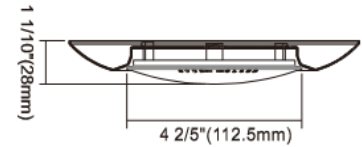

Performance

- Use with most 4" "J-BOX".
- Dimmable with most standard incandescent (triac) and low voltage electronic (ELV) dimmers for 5-100% light control
- Eliminate up to 14 lamps replacements - long life Seoul LEDs last up to 50,000 hours, compared to incandescent lamps with a rated life of 2,500 hours
- Energy Star and ETL compliant, for use in wet locations