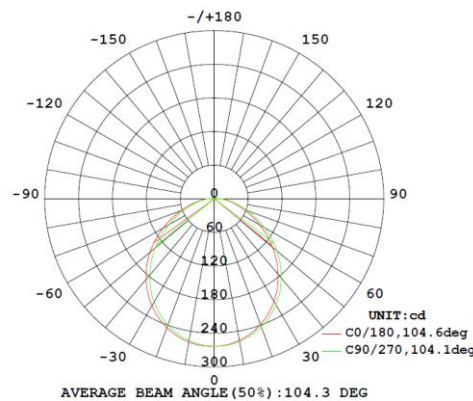

R61730NDK-6PK

6" LED LOW PROFILE DISK LIGHT

Elitco Lighting

Direct LED replacement for 6" recessed incandescent. Save 80% in energy costs – 15 watt LED versus 90 watt BR20 – and eliminate multiple lamp replacements over the 50,000 hour rated life.

Performance

- Use with most 4" "J-BOX".
- Dimmable with most standard incandescent (triac) and low voltage electronic (ELV) dimmers for 5-100% light control
- Eliminate up to 14 lamps replacements - long life Seoul LEDs last up to 50,000 hours, compared to incandescent lamps with a rated life of 2,500 hours
- Energy Star and ETL compliant, for use in wet locations

Construction

- Aluminum trim ring with durable powder coat finish
- Polycarbonate lens diffuses light
- No LED DRIVER

Installation

- Mount on standard 4" Junction box

Specifications

Category	Disk light	Individual Box Weight Per Unit (Lbs)	0.62
Shape	Round	Inner Package Length (Inch)	10.39
Bulb Base Type	Integrated LED	Inner Package Width (Inch)	7.97
Bulb Base Finish	N/A	Inner Package Height (Inch)	8.5
Color Temperature	3000K	Inner Package Weight Per Unit (Lbs)	3.75
Beam Angle	105°	Inner Package Quantity	6
Finish	Matte White		
CRI	90		
Average Life (Hours)	50000		
Estimated Yearly Energy Cost (11 ¢ /Kwh)	1.99		
Life Based On 3Hrs/Day (Years)	45.66		
Product Length (Inch)	N/A	Lamp Type	LED downlight
Product Width (Inch)	7.32	Bulb Shape	N/A
Product Height (Inch)	1.18	Dry/Wet/Damp	Damp
Product Extension (Inch)	N/A	Energy Star	N/A
Product Weight Per Unit (Lbs)	0.46	Power Factor	0.95
Dimmable	Yes	Current	155mA
Watts	16.5	Lumen/Watt	55
Watt Equivalent	75	Warranty (Year)	5
Lumens	900	DLC (Yes/No)	NO
Certification (UL/ETL/FCC)	ETL	Input Voltage	120V
Individual Box Length (Inch)	7.9	Housing Material	Aluminum
Individual Box Width (Inch)	7.6	Lens	PC
Individual Box Height (Inch)	1.6	Led Type	Hongli