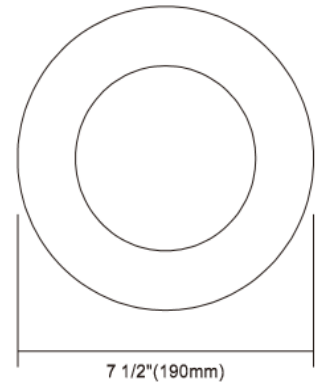

R61730NDK-6PK

6" LED LOW PROFILE DISK LIGHT

Elitco Lighting

Direct LED replacement for 6" recessed incandescent. Save 80% in energy costs – 15 watt LED versus 90 watt BR20 – and eliminate multiple lamp replacements over the 50,000 hour rated life.

Performance

- Use with most 4" "J-BOX".
- Dimmable with most standard incandescent (triac) and low voltage electronic (ELV) dimmers for 5-100% light control
- Eliminate up to 14 lamps replacements - long life Seoul LEDs last up to 50,000 hours, compared to incandescent lamps with a rated life of 2,500 hours
- Energy Star and ETL compliant, for use in wet locations

Construction

- Aluminum trim ring with durable powder coat finish
- Polycarbonate lens diffuses light
- No LED DRIVER

Installation

- Mount on standard 4" Junction box

Specifications

Category	Disk light	Individual Box Weight Per Unit (Lbs)	0.62
Shape	Round	Inner Package Length (Inch)	10.39
Bulb Base Type	Integrated LED	Inner Package Width (Inch)	7.97
Bulb Base Finish	N/A	Inner Package Height (Inch)	8.5
Color Temperature	3000K	Inner Package Weight Per Unit (Lbs)	3.75
Beam Angle	105°	Inner Package Quantity	6
Finish	Matte White		
CRI	90		
Average Life (Hours)	50000		
Estimated Yearly Energy Cost (11 ¢ /Kwh)	1.99		
Life Based On 3Hrs/Day (Years)	45.66		
Product Length (Inch)	N/A	Lamp Type	LED downlight
Product Width (Inch)	7.32	Bulb Shape	N/A
Product Height (Inch)	1.18	Dry/Wet/Damp	Damp
Product Extension (Inch)	N/A	Energy Star	N/A
Product Weight Per Unit (Lbs)	0.46	Power Factor	0.95
Dimmable	Yes	Current	155mA
Watts	16.5	Lumen/Watt	55
Watt Equivalent	75	Warranty (Year)	5
Lumens	900	DLC (Yes/No)	NO
Certification (UL/ETL/FCC)	ETL	Input Voltage	120V
Individual Box Length (Inch)	7.9	Housing Material	Aluminum
Individual Box Width (Inch)	7.6	Lens	PC
Individual Box Height (Inch)	1.6	Led Type	Hongli