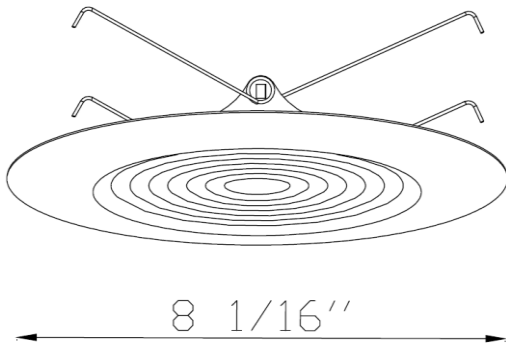

RE13BN-12PK

6" E26 Base Trims

PRODUCT DESCRIPTION

6" LINE VOLT SHOWER TRIM WITH FRESNEL LENS

To be used in line voltage, airtight application.

LAMPING: Accommodates a 40W A19 PAR30 BR30 bulb. Please see housing for maximum wattage allowed according to selection.

Electroplated finish are anodized for abrasion resistance, clear lenses included. Steel meatl clips secure to housing

DIAMETER: 8 1/16"

FINISHES: Brushed Nickel