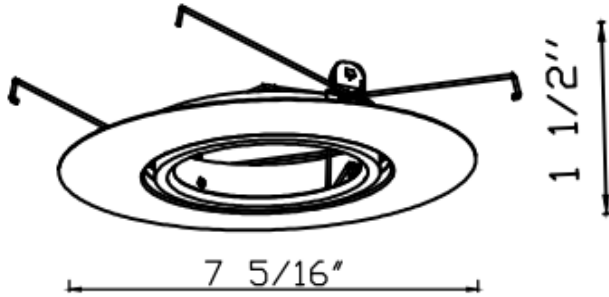

RE517BN-12PK

5" GIMBAL RING TRIM

PRODUCT DESCRIPTION

5" GIMBAL RING TRIM

To be used in line voltage, airtight application. trim will adjust 35 degrees from vertical position

LAMPING: Accommodates a BR30/PAR30 E26 75W Max.. Please see housing for maximum wattage allowed according to selection

Electroplated finish are anodized for abrasion resistance. Steel meatl clips secure to housing.

DIAMETER: $7 \frac{5}{16}$ " x $1 \frac{1}{2}$ "

FINISH: Brushed nickel (BN)